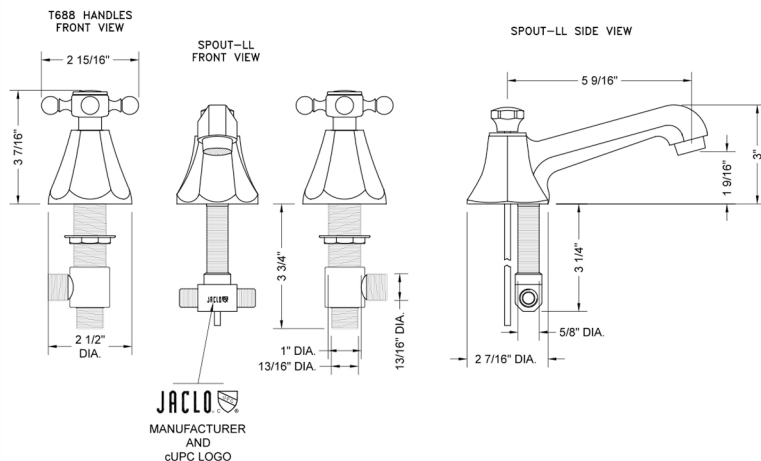

## Astor Faucet with Ball Cross Handles- 0.5 GPM

**Model #: 6870-T688-0.5-**

### FEATURES:

- All brass 8" - 12" widespread faucet includes brass pop-up drain with overflow
- 1/4 turn ceramic valves
- Stationary Spout
- Available Flow Rates: 1.5, 1.2 & 0.5 GPM. Additional flow rate (aerator) options available. Contact JACLO.
- 5 1/2" spout reach
- Spout Hole Size: 1 1/4" - 2"
- Valve Hole Size: 1 1/8" - 1 5/8"

### SPECIFICATION DRAWING: