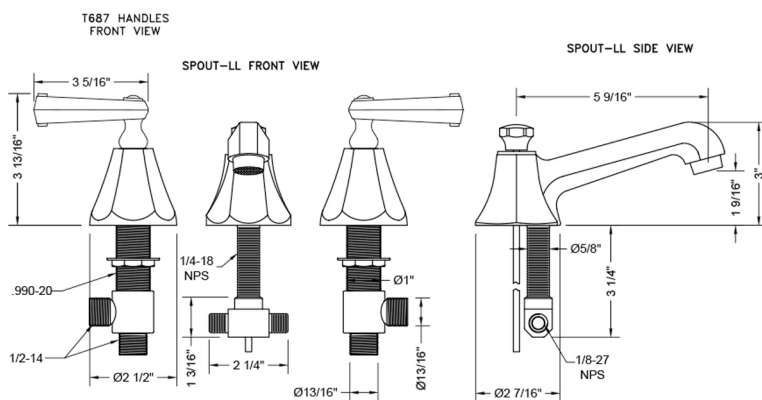

Astor Faucet with Ribbon Lever Handles

Model #: 6870-T687-

FEATURES:

- All brass 8" - 12" widespread faucet includes brass pop-up drain with overflow
- 1/4 turn ceramic valves
- Stationary Spout
- Available Flow Rates: 1.5, 1.2 & 0.5 GPM. Additional flow rate (aerator) options available. Contact JACLO.
- 5 9/16" spout reach
- Spout Hole Size Min-Max: 1 1/4" - 2"
- Valve Hole Size Min-Max: 1 1/8" - 1 5/8"

SPECIFICATION DRAWING:

AVAILABLE HANDLES: