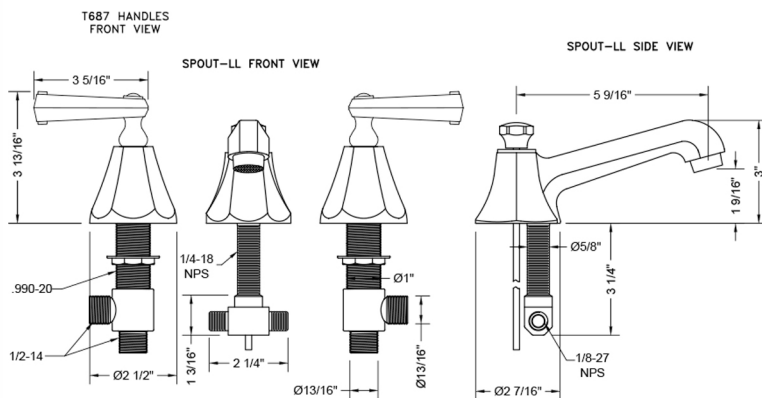

Astor Faucet with Ribbon Lever Handles & Fully Polished & Plated Pop-Up Drain

Model #: 6870-T687-836-

FEATURES:

- All brass 8" - 12" widespread faucet includes fully polished & plated brass pop-up drain with overflow
- 1/4 turn ceramic valves
- Stationary Spout
- Available Flow Rates: 1.5, 1.2 & 0.5 GPM. Additional flow rate (aerator) options available. Contact JACLO.
- 5 9/16" spout reach
- Spout Hole Size Min-Max: 1 1/4" - 2"
- Valve Hole Size Min-Max: 1 1/8" - 1 5/8"

SPECIFICATION DRAWING:

AVAILABLE HANDLES: