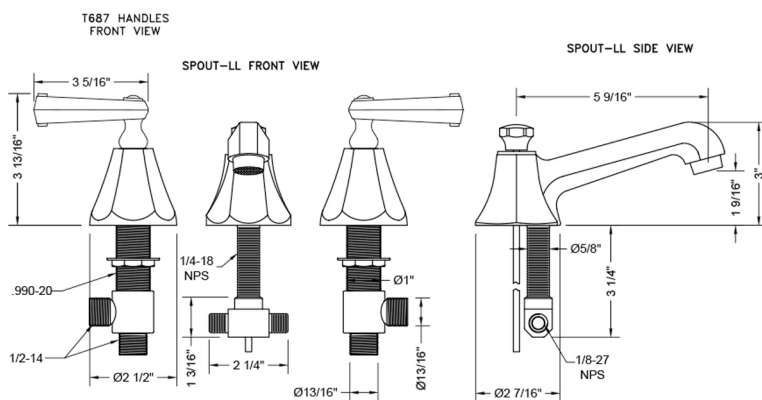

Astor Faucet with Ribbon Lever Handles- 1.2 GPM

Model #: 6870-T687-1.2-

FEATURES:

- All brass 8" - 12" widespread faucet includes brass pop-up drain with overflow
- 1/4 turn ceramic valves
- Stationary Spout
- Available Flow Rates: 1.5, 1.2 & 0.5 GPM. Additional flow rate (aerator) options available. Contact JACLO.
- 5 9/16" spout reach
- Spout Hole Size Min-Max: 1 1/4" - 2"
- Valve Hole Size Min-Max: 1 1/8" - 1 5/8"

SPECIFICATION DRAWING:

AVAILABLE HANDLES: