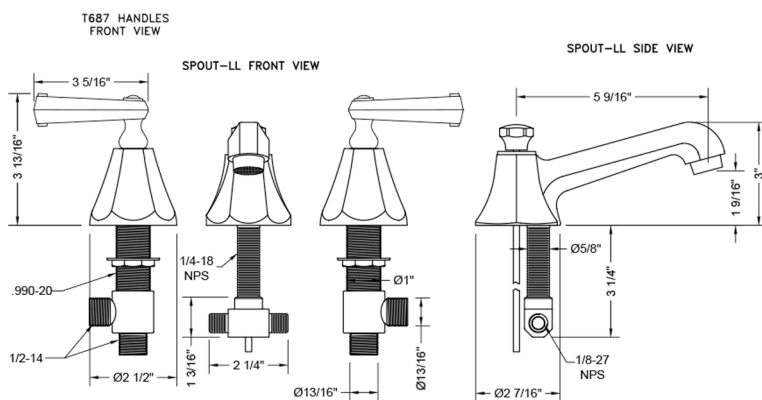

### FEATURES:

- All brass 8" - 12" widespread faucet includes brass pop-up drain with overflow
- 1/4 turn ceramic valves
- Stationary Spout
- Available Flow Rates: 1.5, 1.2 & 0.5 GPM. Additional flow rate (aerator) options available. Contact JACLO.
- 5 9/16" spout reach
- Spout Hole Size Min-Max: 1 1/4" - 2"
- Valve Hole Size Min-Max: 1 1/8" - 1 5/8"

### SPECIFICATION DRAWING: