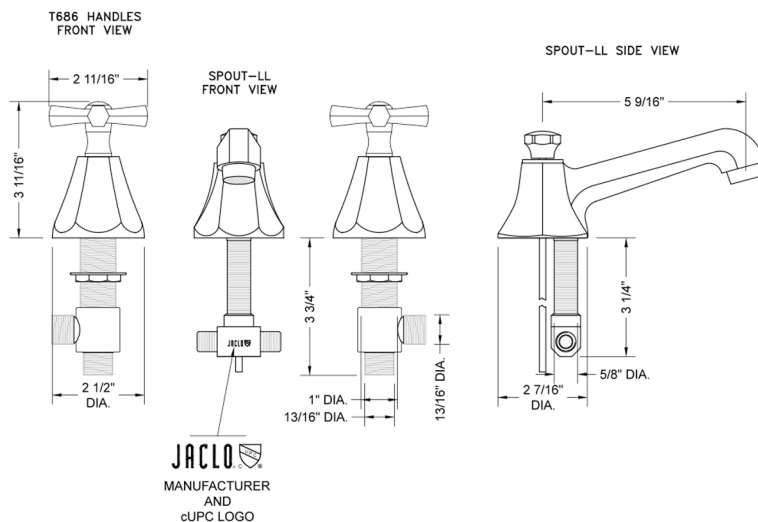

### FEATURES:

- All brass 8" - 12" widespread faucet includes brass pop-up drain with overflow
- 1/4 turn ceramic valves
- Stationary Spout
- Available Flow Rates: 1.5, 1.2 & 0.5 GPM. Additional flow rate (aerator) options available. Contact JACLO.
- 5 9/16" spout reach
- Spout Hole Size Min-Max: 1 1/4" - 2"
- Valve Hole Size Min-Max: 1 1/8" - 1 5/8"

### SPECIFICATION DRAWING: