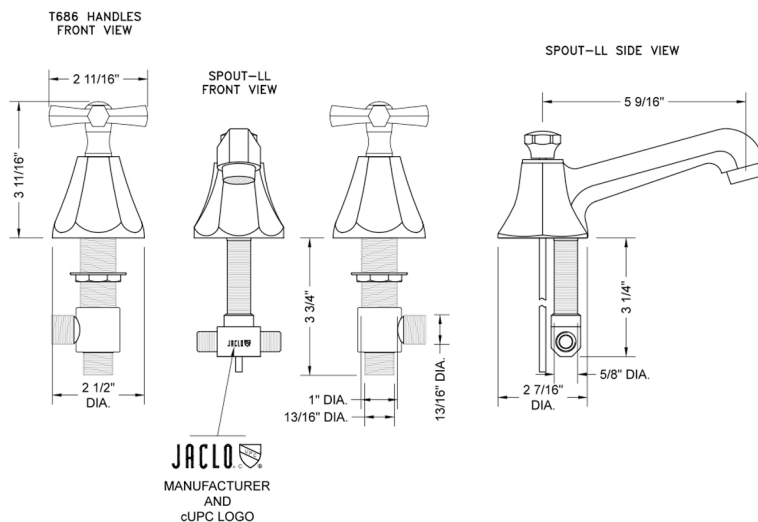

SPECIFICATION DRAWING: