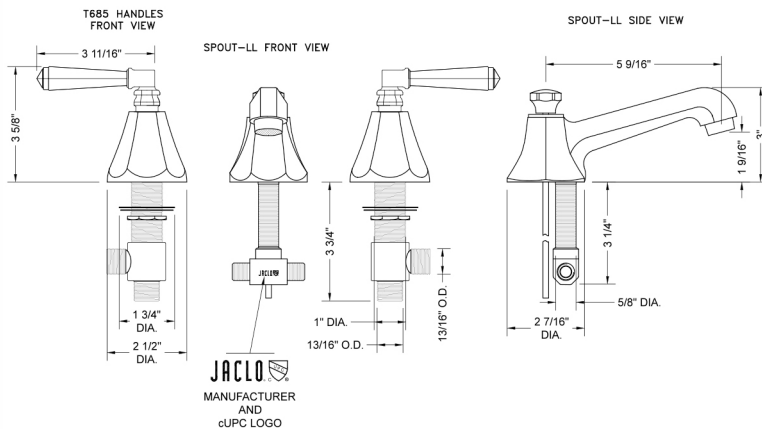

SPECIFICATION DRAWING: