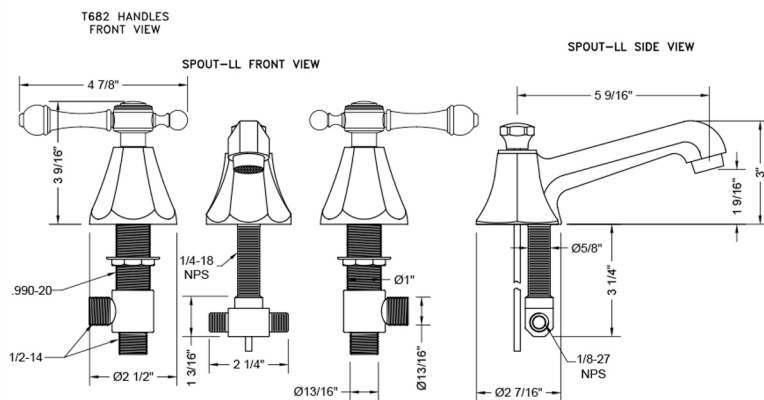

Astor Faucet with Majesty Lever Handles & Fully Polished & Plated Pop-Up Drain

Model #: 6870-T682-836-

JACLO®

Confidence from start to finish.™

FEATURES:

- All brass 8" - 12" widespread faucet includes fully polished & plated brass pop-up drain with overflow
- 1/4 turn ceramic valves
- Stationary Spout
- Available Flow Rates: 1.5, 1.2 & 0.5 GPM. Additional flow rate (aerator) options available. Contact JACLO.
- 5 9/16" spout reach
- Spout Hole Size Min-Max: 1 1/4" - 2"
- Valve Hole Size Min-Max: 1 1/8" - 1 5/8"

SPECIFICATION DRAWING:

AVAILABLE HANDLES: