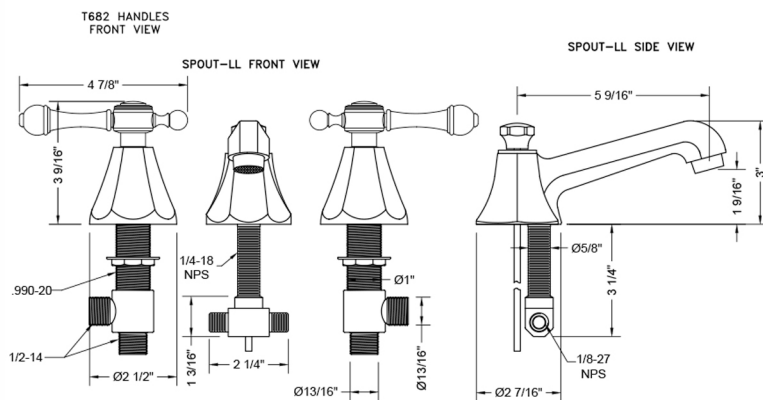

Astor Faucet with Majesty Lever Handles- 1.2 GPM

Model #: 6870-T682-1.2-

FEATURES:

- All brass 8" - 12" widespread faucet includes brass pop-up drain with overflow
- 1/4 turn ceramic valves
- Stationary Spout
- Available Flow Rates: 1.5, 1.2 & 0.5 GPM. Additional flow rate (aerator) options available. Contact JACLO.
- 5 9/16" spout reach
- Spout Hole Size Min-Max: 1 1/4" - 2"
- Valve Hole Size Min-Max: 1 1/8" - 1 5/8"

SPECIFICATION DRAWING:

AVAILABLE HANDLES: