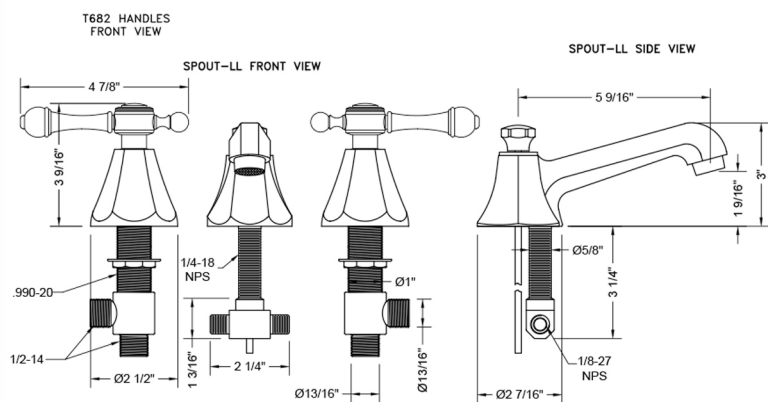

Astor Faucet with Majesty Lever Handles- 0.5 GPM

Model #: 6870-T682-0.5-

FEATURES:

- All brass 8" - 12" widespread faucet includes brass pop-up drain with overflow
- 1/4 turn ceramic valves
- Stationary Spout
- Available Flow Rates: 1.5, 1.2 & 0.5 GPM. Additional flow rate (aerator) options available. Contact JACLO.
- 5 9/16" spout reach
- Spout Hole Size Min-Max: 1 1/4" - 2"
- Valve Hole Size Min-Max: 1 1/8" - 1 5/8"

SPECIFICATION DRAWING:

AVAILABLE HANDLES: