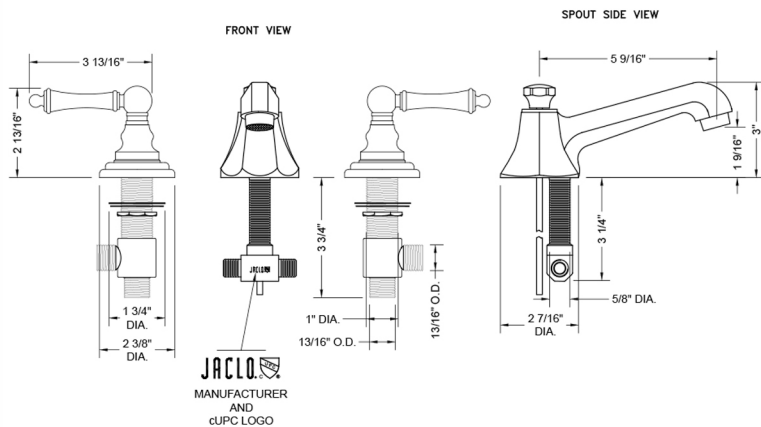

### FEATURES:

- All brass 8" - 12" widespread faucet includes brass pop-up drain with overflow
- 1/4 turn ceramic valves
- Stationary Spout
- Available Flow Rates: 1.5, 1.2 & 0.5 GPM. Additional flow rate (aerator) options available. Contact JACLO.
- 5 9/16" spout reach
- Spout Hole Size Min-Max: 1 1/4" - 2"
- Valve Hole Size Min-Max: 1 1/8" - 1 5/8"
- ADA Compliant Levers

### SPECIFICATION DRAWING: