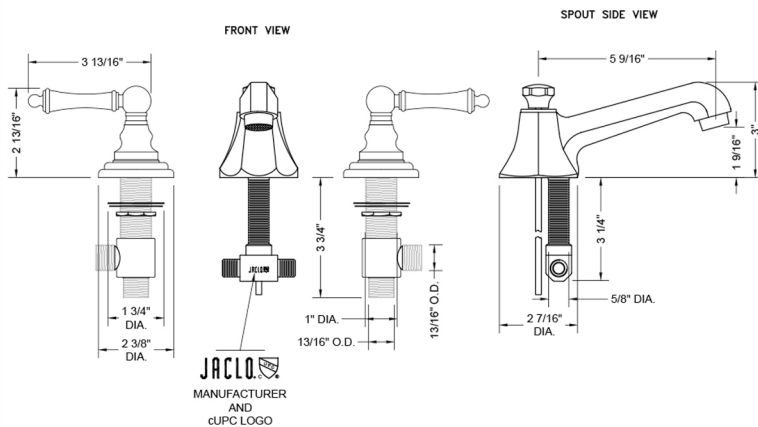

Westfield Faucet with Ball Lever Handles & Fully Polished & Plated Pop-Up Drain

Model #: 6870-T679-836-

FEATURES:

- All brass 8" - 12" widespread faucet includes fully polished & plated brass pop-up drain with overflow
- 1/4 turn ceramic valves
- Stationary Spout
- Available Flow Rates: 1.5, 1.2 & 0.5 GPM. Additional flow rate (aerator) options available. Contact JACLO.
- 5 9/16" spout reach
- Spout Hole Size Min-Max: 1 1/4" - 2"
- Valve Hole Size Min-Max: 1 1/8" - 1 5/8"
- ADA compliant levers

SPECIFICATION DRAWING:

AVAILABLE HANDLES: