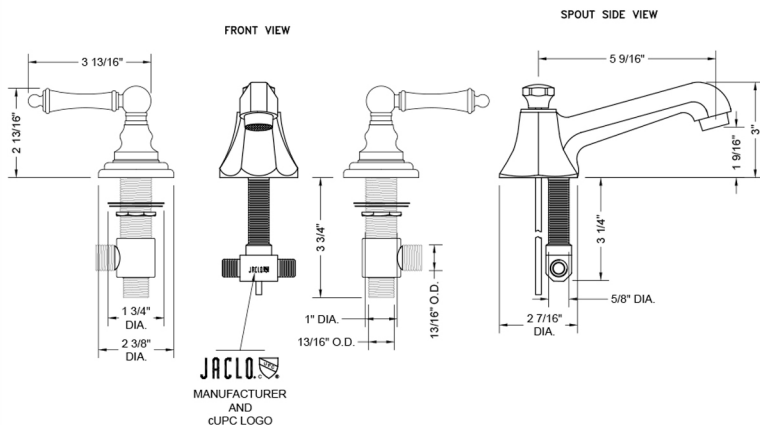

## Westfield Faucet with Ball Lever Handles- 0.5 GPM

**Model #: 6870-T679-0.5-**

### FEATURES:

- All brass 8" - 12" widespread faucet includes brass pop-up drain with overflow
- 1/4 turn ceramic valves
- Stationary Spout
- Available Flow Rates: 1.5, 1.2 & 0.5 GPM. Additional flow rate (aerator) options available. Contact JACLO.
- 5 9/16" spout reach
- Spout Hole Size Min-Max: 1 1/4" - 2"
- Valve Hole Size Min-Max: 1 1/8" - 1 5/8"
- ADA compliant levers

### SPECIFICATION DRAWING: