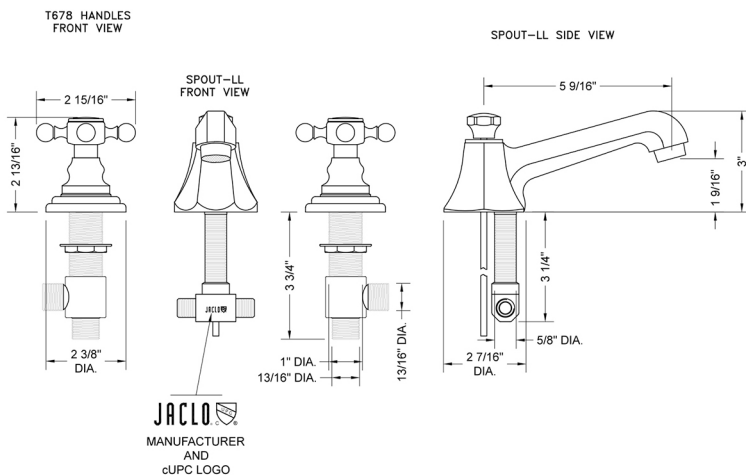

# Westfield Faucet with Ball Cross Handles & Fully Polished & Plated Pop-Up Drain

**Model #: 6870-T678-836-**

## FEATURES:

- All brass 8" - 12" widespread faucet includes fully polished & plated brass pop-up drain with overflow
- 1/4 turn ceramic valves
- Stationary Spout
- Available Flow Rates: 1.5, 1.2 & 0.5 GPM. Additional flow rate (aerator) options available. Contact JACLO.
- 5 9/16" spout reach
- Spout Hole Size Min-Max: 1 1/4" - 2"
- Valve Hole Size Min-Max: 1 1/8" - 1 5/8"

## SPECIFICATION DRAWING: