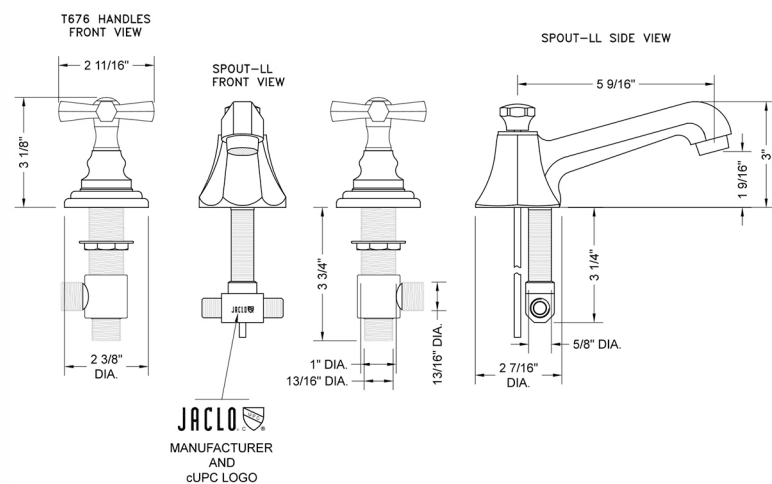

Westfield Faucet with Hex Cross Handles- 1.2 GPM

Model #: 6870-T676-1.2-

FEATURES:

- All brass 8" - 12" widespread faucet includes brass pop-up drain with overflow
- 1/4 turn ceramic valves
- Stationary Spout
- Available Flow Rates: 1.5, 1.2 & 0.5 GPM. Additional flow rate (aerator) options available. Contact JACLO.
- 5 1/2" spout reach
- Spout Hole Size: 1 1/4" - 2"
- Valve Hole Size: 1 1/8" - 1 5/8"

SPECIFICATION DRAWING:

AVAILABLE HANDLES:

COMPLIANCES:

CEC

Complies with: ASME A112.18.1-2012/CSA B125.1-12