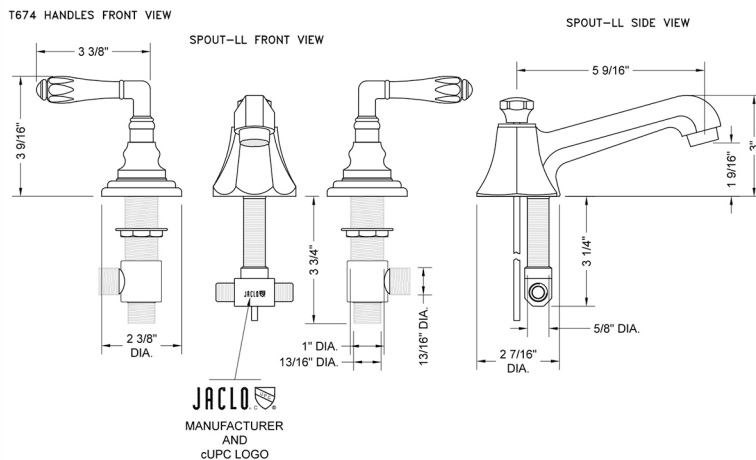

#### FEATURES:

- All brass 8" - 12" widespread faucet includes brass pop-up drain with overflow
- 1/4 turn ceramic valves
- Stationary Spout
- Available Flow Rates: 1.5, 1.2 & 0.5 GPM. Additional flow rate (aerator) options available. Contact JACLO.
- 5 1/2" spout reach
- Spout Hole Size: 1 1/4" - 2"
- Valve Hole Size: 1 1/8" - 1 5/8"
- ADA Compliant Levers

#### SPECIFICATION DRAWING: