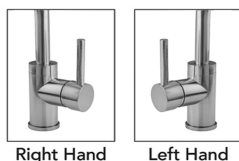

Uptown Contempo Single Hole Faucet

Model #: 6677-

Faucet can be right hand mounted or left hand mounted

FEATURES:

- Single lever faucet
- ADA compliant
- All brass body, ceramic cartridge
- Swivel Spout
- Stainless steel flex supplies included with $\frac{3}{8}$ " O.D. female ends
- Spout Hole Size Min-Max: $1\frac{3}{8}$ " - $1\frac{3}{4}$ "
- Available Flow Rates: 1.5, 1.2, & 0.5 GPM. Additional flow rate (aerator) options available. Contact JACLO
- Drain not included