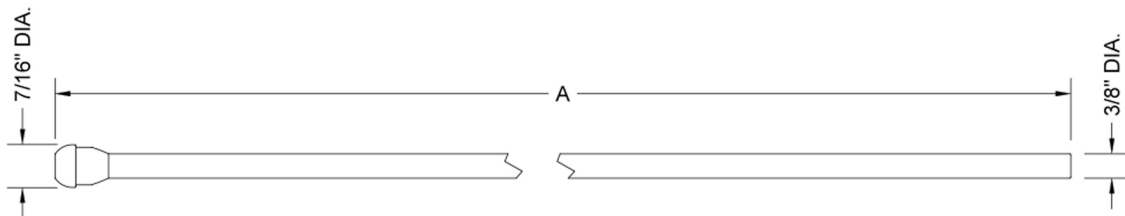

Flexible Smooth Copper 3/8" O.D. x 30" Long Faucet Supply Tube

Model #: 663-

FEATURES:

- Use with 3/8" O.D. supply valves

AVAILABLE FINISHES:

Polished Chrome (PCH)	Satin Chrome (SC)	Bronze Umber (BU)
Satin Nickel (SN)	Pewter (PEW)	Caramel Bronze (CB)
Polished Nickel (PN)	Antique Brass (AB)	Antique Copper (ACU)
Oil-Rubbed Bronze (ORB)	Polished Brass (PB)	Polished Copper (PCU)
Vintage Bronze (VB)	Satin Brass (SB)	Matte Black (MBK)
Satin Gold (SG)	Polished Gold (PG)	Black Nickel (BKN)
Bombay Gold (BG)	Jewelers Gold (JG)	Europa Bronze (EB)
White (WH)	Sedona Beige (SDB)	Tristan Brass (TB)
Unlacquered Brass (ULB)	Satin Copper (SCU)	

SPECIFICATION DRAWING:

JACLO FAUCET SUPPLY TUBE		
PART. #	DESCRIPTION	A
661-	3/8" OD x 12" FAUCET SUPPLY TUBE	12"
662-	3/8" OD x 20" FAUCET SUPPLY TUBE	20"
663-	3/8" OD x 30" FAUCET SUPPLY TUBE	30"
664-	3/8" OD x 36" FAUCET SUPPLY TUBE	36"