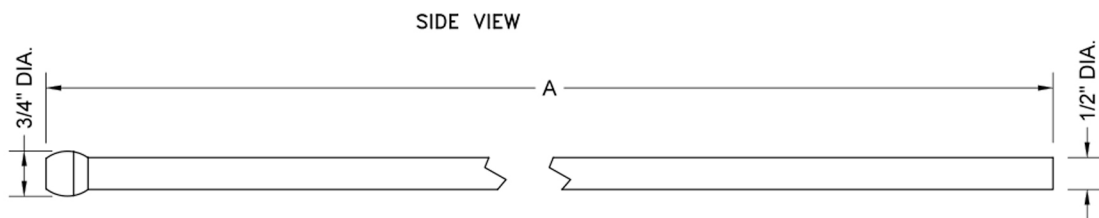

Flexible Smooth Copper 1/2" O.D. x 20" Long Faucet Supply Tube

Model #: 6620-

FEATURES:

- Use with 1/2" O.D. supply valves

AVAILABLE FINISHES:

Polished Chrome (PCH)	Satin Chrome (SC)	Bronze Umber (BU)
Satin Nickel (SN)	Pewter (PEW)	Caramel Bronze (CB)
Polished Nickel (PN)	Antique Brass (AB)	Antique Copper (ACU)
Oil-Rubbed Bronze (ORB)	Polished Brass (PB)	Polished Copper (PCU)
Vintage Bronze (VB)	Satin Brass (SB)	Matte Black (MBK)
Satin Gold (SG)	Polished Gold (PG)	Black Nickel (BKN)
Bombay Gold (BG)	Jewelers Gold (JG)	Europa Bronze (EB)
White (WH)	Sedona Beige (SDB)	Tristan Brass (TB)
Unlacquered Brass (ULB)	Satin Copper (SCU)	

SPECIFICATION DRAWING:

JACLO FAUCET SUPPLY TUBE		
PART. #	DESCRIPTION	A
6612-	1/2" OD x 12" FAUCET SUPPLY TUBE	12"
6620-	1/2" OD x 20" FAUCET SUPPLY TUBE	20"

COMPLIANCES:

Complies with: ASME A112.18.1-2012/CSA B125.1-12