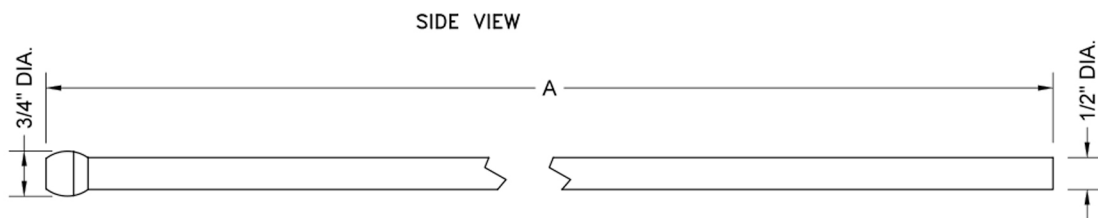

# Flexible Smooth Copper 1/2" O.D. x 12" Long Faucet Supply Tube

**Model #: 6612-**

**FEATURES:**

- Use with 1/2" O.D. supply valves

**AVAILABLE FINISHES:**

Polished Chrome (PCH)	Satin Chrome (SC)	Bronze Umber (BU)
Satin Nickel (SN)	Pewter (PEW)	Caramel Bronze (CB)
Polished Nickel (PN)	Antique Brass (AB)	Antique Copper (ACU)
Oil-Rubbed Bronze (ORB)	Polished Brass (PB)	Polished Copper (PCU)
Vintage Bronze (VB)	Satin Brass (SB)	Matte Black (MBK)
Satin Gold (SG)	Polished Gold (PG)	Black Nickel (BKN)
Bombay Gold (BG)	Jewelers Gold (JG)	Europa Bronze (EB)
White (WH)	Sedona Beige (SDB)	Tristan Brass (TB)
Unlacquered Brass (ULB)	Satin Copper (SCU)	

**SPECIFICATION DRAWING:**

JACLO FAUCET SUPPLY TUBE		
PART. #	DESCRIPTION	A
6612-	1/2" OD x 12" FAUCET SUPPLY TUBE	12"
6620-	1/2" OD x 20" FAUCET SUPPLY TUBE	20"

**COMPLIANCES:**

Complies with: ASME A112.18.1-2012/CSA B125.1-12