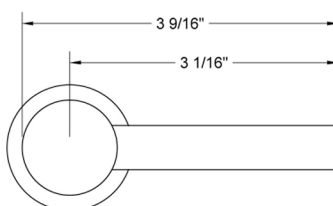

Contempo T632 Lever Handle Service Part

Model #: 632-HANDLE-

FEATURES:

- All brass replacement lever handle
- Replacement for Contempo Collection showers & faucets, roman tub trims

AVAILABLE FINISHES:

Polished Chrome (PCH)	Satin Chrome (SC)	Bronze Umber (BU)
Satin Nickel (SN)	Pewter (PEW)	Caramel Bronze (CB)
Polished Nickel (PN)	Antique Brass (AB)	Antique Copper (ACU)
Oil-Rubbed Bronze (ORB)	Polished Brass (PB)	Polished Copper (PCU)
Vintage Bronze (VB)	Satin Brass (SB)	Matte Black (MBK)
Satin Gold (SG)	Polished Gold (PG)	Black Nickel (BKN)
Bombay Gold (BG)	Jewelers Gold (JG)	Europa Bronze (EB)
White (WH)	Sedona Beige (SDB)	Tristan Brass (TB)
Unlacquered Brass (ULB)	Satin Cooper (SCU)	

SPECIFICATION DRAWING:

TOP VIEW

FRONT VIEW