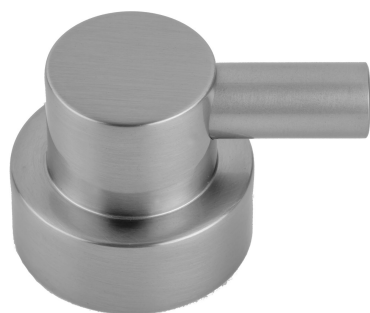

Contempo Short Lever Handle Service Part
Model #: 631-HANDLE-

FEATURES:

- Lever handle replacement for Contempo collections

AVAILABLE FINISHES:

Polished Chrome (PCH)	Satin Chrome (SC)	Bronze Umber (BU)
Satin Nickel (SN)	Pewter (PEW)	Caramel Bronze (CB)
Polished Nickel (PN)	Antique Brass (AB)	Antique Copper (ACU)
Oil-Rubbed Bronze (ORB)	Polished Brass (PB)	Polished Copper (PCU)
Vintage Bronze (VB)	Satin Brass (SB)	Matte Black (MBK)
Satin Gold (SG)	Polished Gold (PG)	Black Nickel (BKN)
Bombay Gold (BG)	Jewelers Gold (JG)	Europa Bronze (EB)
White (WH)	Sedona Beige (SDB)	Tristan Brass (TB)
Unlacquered Brass (ULB)	Satin Cooper (SCU)	

SPECIFICATION DRAWING:

FRONT VIEW

SIDE VIEW