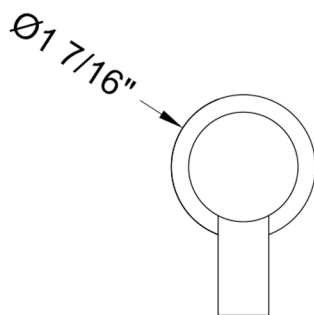

Contempo Short Lever Handle Service Part
Model #: 631-HANDLE-

FEATURES:

- Lever handle replacement for Contempo collections

AVAILABLE FINISHES:

Polished Chrome (PCH)	Satin Chrome (SC)	Bronze Umber (BU)
Satin Nickel (SN)	Pewter (PEW)	Caramel Bronze (CB)
Polished Nickel (PN)	Antique Brass (AB)	Antique Copper (ACU)
Oil-Rubbed Bronze (ORB)	Polished Brass (PB)	Polished Copper (PCU)
Vintage Bronze (VB)	Satin Brass (SB)	Matte Black (MBK)
Satin Gold (SG)	Polished Gold (PG)	Black Nickel (BKN)
Bombay Gold (BG)	Jewelers Gold (JG)	Europa Bronze (EB)
White (WH)	Sedona Beige (SDB)	Tristan Brass (TB)
Unlacquered Brass (ULB)	Satin Cooper (SCU)	

SPECIFICATION DRAWING:

FRONT VIEW

SIDE VIEW