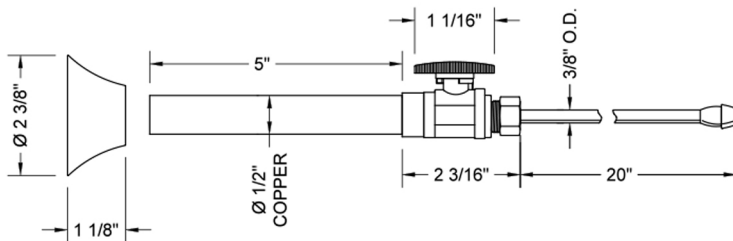

Quarter Turn Straight Pattern 1/2" Copper (Sweat Fit) x 3/8" O.D. Faucet Supply Kit with Oval Handle, 20" Supply Tubes, Escutcheons

Model #: 631-8-62-

FEATURES:

- Complete Faucet Supply Kit
- Kit contains:
 - (2) Quarter Turn Straight Pattern 1/2" Copper (Sweat Fit) x 3/8" O.D. Supply Valve with Oval Handle P/N 631-8
 - (2) 20" Copper Supply Tubes P/N 662
 - (2) Bell Escutcheons P/N 7116

SPECIFICATION DRAWING:

COMPONENTS	
DESCRIPTION	QTY:
STRAIGHT VALVE - OVAL HANDLE	2
3/8" O.D. SUPPLY TUBE	2
ESCUTCHEON	2

AVAILABLE HANDLES: