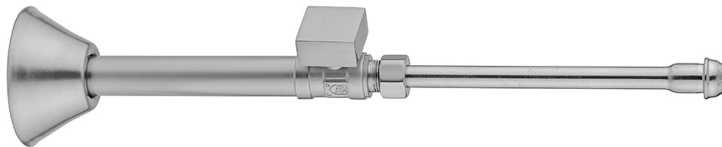

# Quarter Turn Straight Pattern 1/2" Copper (Sweat Fit) x 3/8" O.D. Faucet Supply Kit with Square Handle, 20" Supply Tubes, Escutcheons

**Model #: 631-7-62-**

## FEATURES:

- Complete Faucet Supply Kit
- Kit contains:
  - (2) Quarter Turn Straight Pattern 1/2" Copper (Sweat Fit) x 3/8" O.D. Supply Valve with Square Handle P/N 631-7
  - (2) 20" Copper Supply Tubes P/N 662
  - (2) Bell Escutcheons P/N 7116

## AVAILABLE FINISHES:

Polished Chrome (PCH)	Satin Chrome (SC)	Bronze Umber (BU)
Satin Nickel (SN)	Pewter (PEW)	Caramel Bronze (CB)
Polished Nickel (PN)	Antique Brass (AB)	Antique Copper (ACU)
Oil-Rubbed Bronze (ORB)	Polished Brass (PB)	Polished Copper (PCU)
Vintage Bronze (VB)	Satin Brass (SB)	Matte Black (MBK)
Satin Gold (SG)	Polished Gold (PG)	Black Nickel (BKN)
Bombay Gold (BG)	Jewelers Gold (JG)	Europa Bronze (EB)
White (WH)	Sedona Beige (SDB)	Tristan Brass (TB)
Satin Copper (SCU)		

## SPECIFICATION DRAWING:

COMPONENTS	
DESCRIPTION	QTY:
STRAIGHT VALVE - SQUARE HANDLE	2
3/8" O.D. SUPPLY TUBE	2
ESCUTCHEON	2