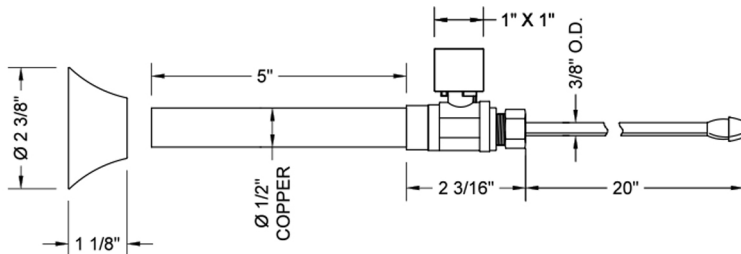

# Quarter Turn Straight Pattern 1/2" Copper (Sweat Fit) x 3/8" O.D. Faucet Supply Kit with Square Handle, 20" Supply Tubes, Escutcheons

**Model #: 631-7-62-**

## FEATURES:

- Complete Faucet Supply Kit
- Kit contains:
  - (2) Quarter Turn Straight Pattern 1/2" Copper (Sweat Fit) x 3/8" O.D. Supply Valve with Square Handle P/N 631-7
  - (2) 20" Copper Supply Tubes P/N 662
  - (2) Bell Escutcheons P/N 7116

## SPECIFICATION DRAWING:

COMPONENTS	
DESCRIPTION	QTY:
STRAIGHT VALVE - SQUARE HANDLE	2
3/8" O.D. SUPPLY TUBE	2
ESCUTCHEON	2