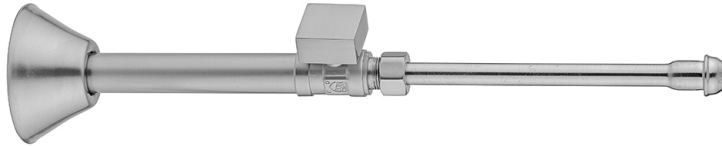

# Quarter Turn Straight Pattern 1/2" Copper (Sweat Fit) x 3/8" O.D. Faucet Supply Kit with Square Handle, 20" Supply Tubes, Escutcheons

**Model #: 631-7-62-**

## FEATURES:

- Complete Faucet Supply Kit
- Kit contains:
  - (2) Quarter Turn Straight Pattern 1/2" Copper (Sweat Fit) x 3/8" O.D. Supply Valve with Square Handle P/N 631-7
  - (2) 20" Copper Supply Tubes P/N 662
  - (2) Bell Escutcheons P/N 7116

## AVAILABLE FINISHES:

Polished Chrome (PCH)	Satin Chrome (SC)	Bronze Umber (BU)
Satin Nickel (SN)	Pewter (PEW)	Caramel Bronze (CB)
Polished Nickel (PN)	Antique Brass (AB)	Antique Copper (ACU)
Oil-Rubbed Bronze (ORB)	Polished Brass (PB)	Polished Copper (PCU)
Vintage Bronze (VB)	Satin Brass (SB)	Matte Black (MBK)
Satin Gold (SG)	Polished Gold (PG)	Black Nickel (BKN)
Bombay Gold (BG)	Jewelers Gold (JG)	Europa Bronze (EB)
White (WH)	Sedona Beige (SDB)	Tristan Brass (TB)
Satin Copper (SCU)		

## SPECIFICATION DRAWING:

COMPONENTS	
DESCRIPTION	QTY:
STRAIGHT VALVE - SQUARE HANDLE	2
3/8" O.D. SUPPLY TUBE	2
ESCUTCHEON	2