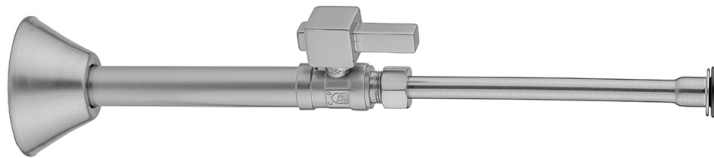

Quarter Turn Straight Pattern 1/2" Copper (Sweat Fit) x 3/8" O.D. Toilet Supply Kit with Square Lever Handle, 12" Supply Tube, Escutcheon

Model #: 631-6-71-

FEATURES:

- Complete Toilet Supply Kit
- Kit contains:
 - (1) Quarter Turn Straight Pattern 1/2" Copper (Sweat Fit) x 3/8" O.D. Supply Valve with Square Levers Handle P/N 631-6
 - (1) 12" Copper Supply Tube P/N 771
 - (1) Bell Escutcheon P/N 7116

AVAILABLE FINISHES:

Polished Chrome (PCH)	Satin Chrome (SC)	Bronze Umber (BU)
Satin Nickel (SN)	Pewter (PEW)	Caramel Bronze (CB)
Polished Nickel (PN)	Antique Brass (AB)	Antique Copper (ACU)
Oil-Rubbed Bronze (ORB)	Polished Brass (PB)	Polished Copper (PCU)
Vintage Bronze (VB)	Satin Brass (SB)	Rose Gold (RG)
Matte Black (MBK)	Satin Gold (SG)	Polished Gold (PG)
Black Nickel (BKN)	Bombay Gold (BG)	Jewelers Gold (JG)
Europa Bronze (EB)	White (WH)	Sedona Beige (SDB)
Tristan Brass (TB)	Satin Cooper (SCU)	

SPECIFICATION DRAWING:

COMPONENTS	
DESCRIPTION	QTY:
STRAIGHT VALVE - SQUARE LEVER HANDLE	1
12" X 3/8" O.D. SUPPLY TUBE	1
ESCUTCHEON	1
PLASTIC FILL VALVE COUPLING NUT	1

AVAILABLE HANDLES: