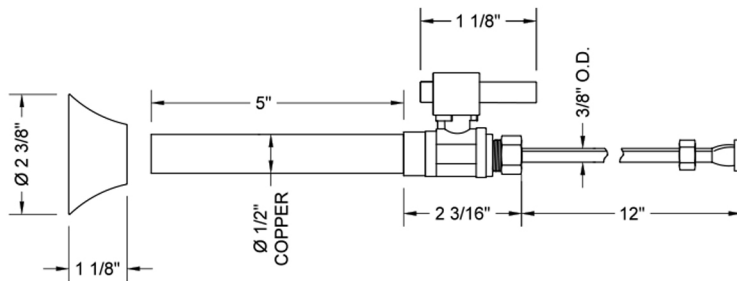

Quarter Turn Straight Pattern 1/2" Copper (Sweat Fit) x 3/8" O.D. Toilet Supply Kit with Square Lever Handle, 12" Supply Tube, Escutcheon

Model #: 631-6-71-

FEATURES:

- Complete Toilet Supply Kit
- Kit contains:
 - (1) Quarter Turn Straight Pattern 1/2" Copper (Sweat Fit) x 3/8" O.D. Supply Valve with Square Levers Handle P/N 631-6
 - (1) 12" Copper Supply Tube P/N 771
 - (1) Bell Escutcheon P/N 7116

SPECIFICATION DRAWING:

COMPONENTS	
DESCRIPTION	QTY:
STRAIGHT VALVE - SQUARE LEVER HANDLE	1
12" X 3/8" O.D. SUPPLY TUBE	1
ESCUTCHEON	1
PLASTIC FILL VALVE COUPLING NUT	1

AVAILABLE HANDLES: