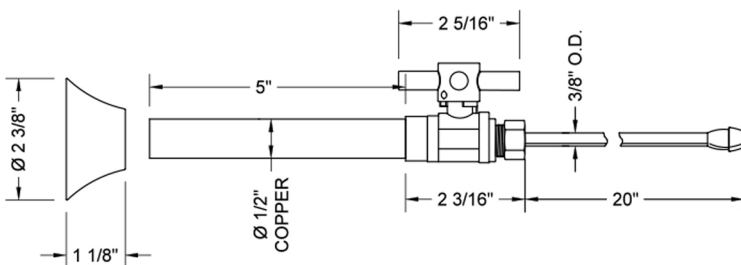

# Quarter Turn Straight Pattern 1/2" Copper (Sweat Fit) x 3/8" O.D. Faucet Supply Kit with Contempo Cross Handle, 20" Supply Tubes, Escutcheons

**Model #: 631-4-62-**

## FEATURES:

- Complete Faucet Supply Kit
- Kit contains:
  - (2) Quarter Turn Straight Pattern 1/2" Copper (Sweat Fit) x 3/8" O.D. Supply Valve with Contempo Cross Handle P/N 631-4
  - (2) 20" Copper Supply Tubes P/N 662
  - (2) Bell Escutcheons P/N 7116

## SPECIFICATION DRAWING:

COMPONENTS	
DESCRIPTION	QTY:
STRAIGHT VALVE - CONTEMPO CROSS HANDLE	2
3/8" O.D. SUPPLY TUBE	2
ESCUTCHEON	2