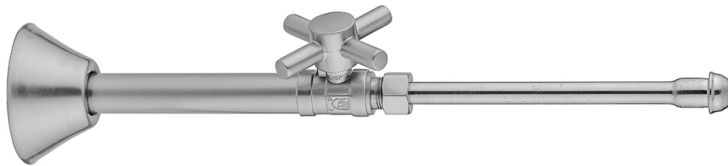

# Quarter Turn Straight Pattern 1/2" Copper (Sweat Fit) x 3/8" O.D. Faucet Supply Kit with Contempo Cross Handle, 20" Supply Tubes, Escutcheons

**Model #: 631-4-62-**

## FEATURES:

- Complete Faucet Supply Kit
- Kit contains:
  - (2) Quarter Turn Straight Pattern 1/2" Copper (Sweat Fit) x 3/8" O.D. Supply Valve with Contempo Cross Handle P/N 631-4
  - (2) 20" Copper Supply Tubes P/N 662
  - (2) Bell Escutcheons P/N 7116

## AVAILABLE FINISHES:

Polished Chrome (PCH)	Satin Chrome (SC)	Bronze Umber (BU)
Satin Nickel (SN)	Pewter (PEW)	Caramel Bronze (CB)
Polished Nickel (PN)	Antique Brass (AB)	Antique Copper (ACU)
Oil-Rubbed Bronze (ORB)	Polished Brass (PB)	Polished Copper (PCU)
Vintage Bronze (VB)	Satin Brass (SB)	Matte Black (MBK)
Satin Gold (SG)	Polished Gold (PG)	Black Nickel (BKN)
Bombay Gold (BG)	Jewelers Gold (JG)	Europa Bronze (EB)
White (WH)	Sedona Beige (SDB)	Tristan Brass (TB)
Satin Copper (SCU)		

## SPECIFICATION DRAWING:

COMPONENTS	
DESCRIPTION	QTY:
STRAIGHT VALVE - CONTEMPO CROSS HANDLE	2
3/8" O.D. SUPPLY TUBE	2
ESCUTCHEON	2