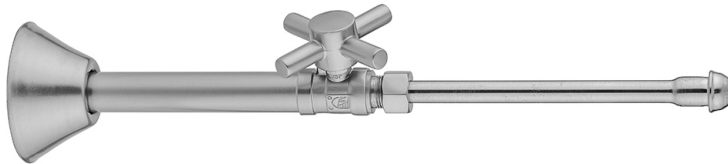

# Quarter Turn Straight Pattern 1/2" Copper (Sweat Fit) x 3/8" O.D. Faucet Supply Kit with Contempo Cross Handle, 20" Supply Tubes, Escutcheons

**Model #: 631-4-62-**

## FEATURES:

- Complete Faucet Supply Kit
- Kit contains:
  - (2) Quarter Turn Straight Pattern 1/2" Copper (Sweat Fit) x 3/8" O.D. Supply Valve with Contempo Cross Handle P/N 631-4
  - (2) 20" Copper Supply Tubes P/N 662
  - (2) Bell Escutcheons P/N 7116

## AVAILABLE FINISHES:

Polished Chrome (PCH)	Satin Chrome (SC)	Bronze Umber (BU)
Satin Nickel (SN)	Pewter (PEW)	Caramel Bronze (CB)
Polished Nickel (PN)	Antique Brass (AB)	Antique Copper (ACU)
Oil-Rubbed Bronze (ORB)	Polished Brass (PB)	Polished Copper (PCU)
Vintage Bronze (VB)	Satin Brass (SB)	Matte Black (MBK)
Satin Gold (SG)	Polished Gold (PG)	Black Nickel (BKN)
Bombay Gold (BG)	Jewelers Gold (JG)	Europa Bronze (EB)
White (WH)	Sedona Beige (SDB)	Tristan Brass (TB)
Satin Copper (SCU)		

## SPECIFICATION DRAWING:

COMPONENTS	
DESCRIPTION	QTY:
STRAIGHT VALVE - CONTEMPO CROSS HANDLE	2
3/8" O.D. SUPPLY TUBE	2
ESCUTCHEON	2