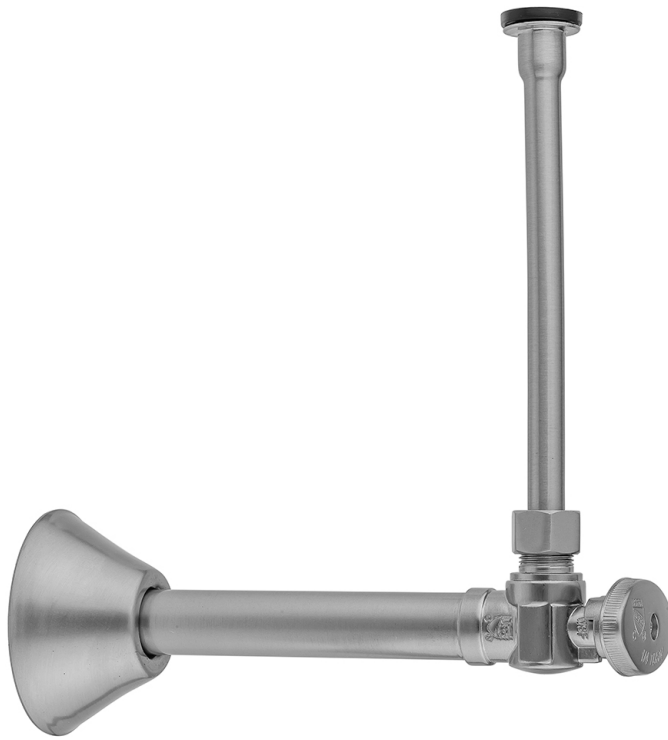

Quarter Turn Angle Pattern 1/2" Copper (Sweat Fit) x 3/8" O.D. Toilet Supply Kit with Oval Handle, 12" Supply Tube, Escutcheon

Model #: 629-8-71-

FEATURES:

- Complete Toilet Supply Kit
- Kit contains:
 - (1) Quarter Turn Angle Pattern 1/2" Copper (Sweat Fit) x 3/8" O.D. Supply Valve with Oval Handle P/N 629-8
 - (1) 12" Copper Supply Tube P/N 771
 - (1) Bell Escutcheon P/N 7116

AVAILABLE FINISHES:

Polished Chrome (PCH)	Satin Chrome (SC)	Bronze Umber (BU)
Satin Nickel (SN)	Pewter (PEW)	Caramel Bronze (CB)
Polished Nickel (PN)	Antique Brass (AB)	Antique Copper (ACU)
Oil-Rubbed Bronze (ORB)	Polished Brass (PB)	Polished Copper (PCU)
Vintage Bronze (VB)	Satin Brass (SB)	Rose Gold (RG)
Matte Black (MBK)	Satin Gold (SG)	Polished Gold (PG)
Black Nickel (BKN)	Bombay Gold (BG)	Jewelers Gold (JG)
Europa Bronze (EB)	White (WH)	Sedona Beige (SDB)
Tristan Brass (TB)	Satin Cooper (SCU)	

SPECIFICATION DRAWING:

COMPONENTS	
DESCRIPTION	QTY:
ANGLE VALVE - OVAL HANDLE	1
12" X 3/8" O.D. SUPPLY TUBE	1
ESCUTCHEON	1
PLASTIC FILL VALVE COUPLING NUT	1

AVAILABLE HANDLES: