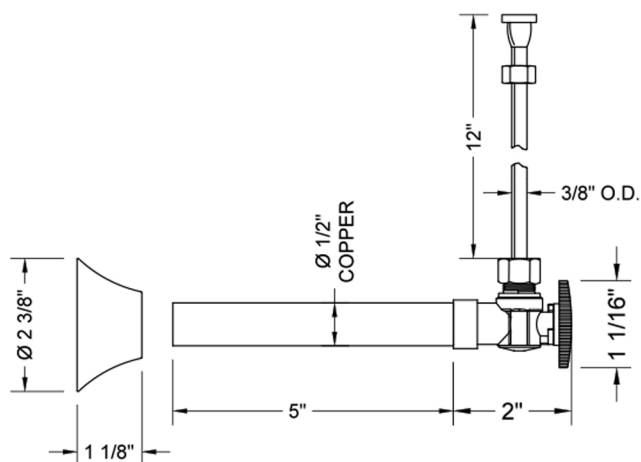

Quarter Turn Angle Pattern 1/2" Copper (Sweat Fit) x 3/8" O.D. Toilet Supply Kit with Oval Handle, 12" Supply Tube, Escutcheon

Model #: 629-8-71-

FEATURES:

- Complete Toilet Supply Kit
- Kit contains:
 - (1) Quarter Turn Angle Pattern 1/2" Copper (Sweat Fit) x 3/8" O.D. Supply Valve with Oval Handle P/N 629-8
 - (1) 12" Copper Supply Tube P/N 771
 - (1) Bell Escutcheon P/N 7116

SPECIFICATION DRAWING:

COMPONENTS	
DESCRIPTION	QTY:
ANGLE VALVE - OVAL HANDLE	1
12" X 3/8" O.D. SUPPLY TUBE	1
ESCUTCHEON	1
PLASTIC FILL VALVE COUPLING NUT	1

AVAILABLE HANDLES: