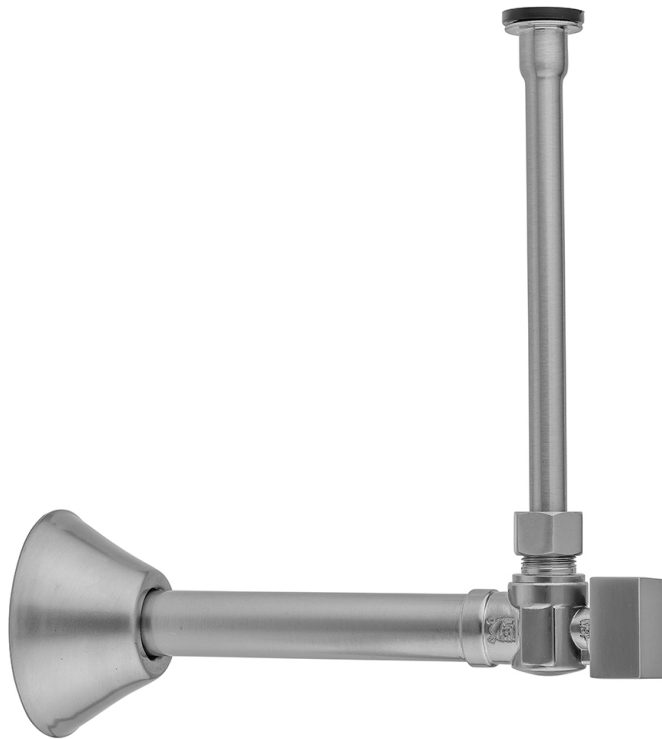

# Quarter Turn Angle Pattern 1/2" Copper (Sweat Fit) x 3/8" O.D. Toilet Supply Kit with Square Handle, 20" Supply Tube, Escutcheon

**Model #: 629-7-72-**

### FEATURES:

- Complete Toilet Supply Kit
- Kit contains:
  - (1) Quarter Turn Angle Pattern 1/2" Copper (Sweat Fit) x 3/8" O.D. Supply Valve with Square Handle P/N 629-7
  - (1) 20" Copper Supply Tube P/N 772
  - (1) Bell Escutcheon P/N 7116

### AVAILABLE FINISHES:

Polished Chrome (PCH)	Satin Chrome (SC)	Bronze Umber (BU)
Satin Nickel (SN)	Pewter (PEW)	Caramel Bronze (CB)
Polished Nickel (PN)	Antique Brass (AB)	Antique Copper (ACU)
Oil-Rubbed Bronze (ORB)	Polished Brass (PB)	Polished Copper (PCU)
Vintage Bronze (VB)	Satin Brass (SB)	Rose Gold (RG)
Matte Black (MBK)	Satin Gold (SG)	Polished Gold (PG)
Black Nickel (BKN)	Bombay Gold (BG)	Jewelers Gold (JG)
Europa Bronze (EB)	White (WH)	Sedona Beige (SDB)
Tristan Brass (TB)	Satin Cooper (SCU)	

### SPECIFICATION DRAWING:

COMPONENTS	
DESCRIPTION	QTY:
ANGLE VALVE - SQUARE HANDLE	1
20" X 3/8" O.D. SUPPLY TUBE	1
ESCUTCHEON	1
PLASTIC FILL VALVE COUPLING NUT	1