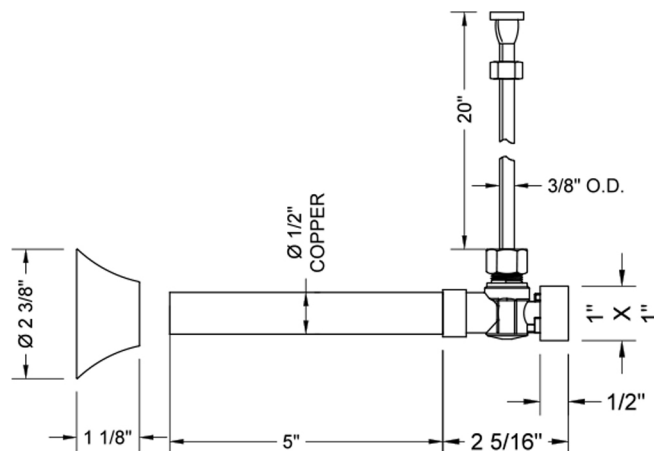

# Quarter Turn Angle Pattern 1/2" Copper (Sweat Fit) x 3/8" O.D. Toilet Supply Kit with Square Handle, 20" Supply Tube, Escutcheon

**Model #: 629-7-72-**

### FEATURES:

- Complete Toilet Supply Kit
- Kit contains:
  - (1) Quarter Turn Angle Pattern 1/2" Copper (Sweat Fit) x 3/8" O.D. Supply Valve with Square Handle P/N 629-7
  - (1) 20" Copper Supply Tube P/N 772
  - (1) Bell Escutcheon P/N 7116

### SPECIFICATION DRAWING:

COMPONENTS	
DESCRIPTION	QTY:
ANGLE VALVE - SQUARE HANDLE	1
20" X 3/8" O.D. SUPPLY TUBE	1
ESCUTCHEON	1
PLASTIC FILL VALVE COUPLING NUT	1