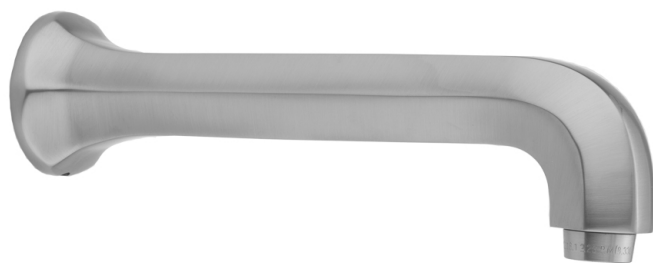

Astor/Westfield Tub Spout

Model #: 6270-

FEATURES:

- All brass tub spout
- 1/2" IPS quick connect stub out nipple included
- 8 3/16" center spout reach
- 8 3/4" overall reach
- Quick connect/disconnect (refer to install instructions for proper install)
- No splash full flow aerator
- Collection: Westfield, Astor

AVAILABLE FINISHES:

Polished Chrome (PCH)	Satin Chrome (SC)	Bronze Umber (BU)
Satin Nickel (SN)	Pewter (PEW)	Caramel Bronze (CB)
Polished Nickel (PN)	Antique Brass (AB)	Antique Copper (ACU)
Oil-Rubbed Bronze (ORB)	Polished Brass (PB)	Polished Copper (PCU)
Vintage Bronze (VB)	Satin Brass (SB)	Matte Black (MBK)
Satin Gold (SG)	Polished Gold (PG)	Black Nickel (BKN)
Bombay Gold (BG)	Jewelers Gold (JG)	Europa Bronze (EB)
White (WH)	Sedona Beige (SDB)	Tristan Brass (TB)
Satin Cooper (SCU)		