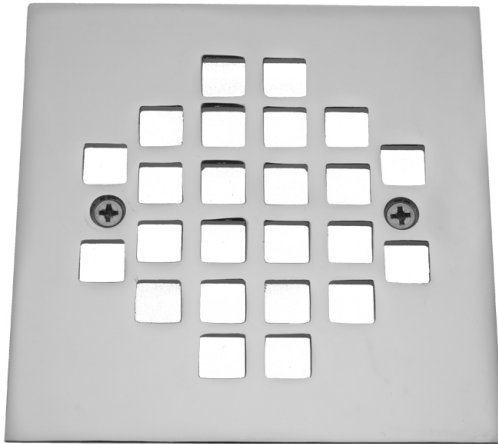

# Shower Drain Plate (4 1/4" Square)

**Model #: 6264-**

**FEATURES:**

- 4 1/4" Square Plate
- 2 5/8" center to center screw holes
- Fits JACLO 86564

**AVAILABLE FINISHES:**

Polished Chrome (PCH)	Satin Chrome (SC)	Bronze Umber (BU)
Satin Nickel (SN)	Pewter (PEW)	Caramel Bronze (CB)
Polished Nickel (PN)	Antique Brass (AB)	Antique Copper (ACU)
Oil-Rubbed Bronze (ORB)	Polished Brass (PB)	Polished Copper (PCU)
Vintage Bronze (VB)	Satin Brass (SB)	Matte Black (MBK)
Satin Gold (SG)	Polished Gold (PG)	Black Nickel (BKN)
Bombay Gold (BG)	Jewelers Gold (JG)	Europa Bronze (EB)
White (WH)	Sedona Beige (SDB)	Tristan Brass (TB)
Unlacquered Brass (ULB)	Satin Cooper (SCU)	