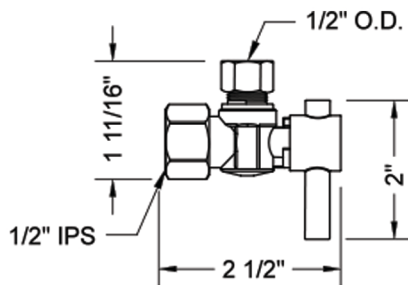

Quarter Turn Angle Pattern 1/2" IPS x 1/2" O.D. Supply Valve with Contempo Lever Handle

Model #: 626-2-

FEATURES:

- Angle pattern IPS x 1/2" O.D. quarter turn ball valve
- 1/2" IPS inlet x 1/2" O.D. outlet
- All brass body and stem

AVAILABLE FINISHES:

Polished Chrome (PCH)	Satin Chrome (SC)	Bronze Umber (BU)
Satin Nickel (SN)	Pewter (PEW)	Caramel Bronze (CB)
Polished Nickel (PN)	Antique Brass (AB)	Antique Copper (ACU)
Oil-Rubbed Bronze (ORB)	Polished Brass (PB)	Polished Copper (PCU)
Vintage Bronze (VB)	Satin Brass (SB)	Matte Black (MBK)
Satin Gold (SG)	Polished Gold (PG)	Black Nickel (BKN)
Bombay Gold (BG)	Jewelers Gold (JG)	Europa Bronze (EB)
White (WH)	Sedona Beige (SDB)	Tristan Brass (TB)
Unlacquered Brass (ULB)	Satin Cooper (SCU)	

SPECIFICATION DRAWING:

AVAILABLE HANDLES:

COMPLIANCES:

Complies with: ASME A112.18.1-2012/CSA B125.1-12