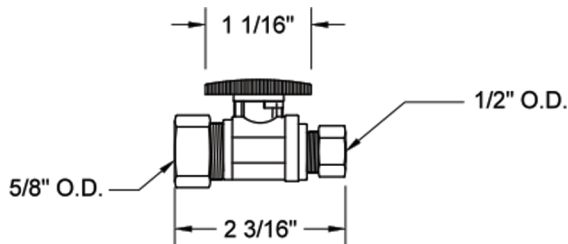

Quarter Turn Straight Pattern 5/8" O.D. Compression (Fits 1/2" Copper) x 1/2" O.D. Supply Valve with Oval Handle

Model #: 623-8-

FEATURES:

- Straight pattern 5/8" O.D. compression fit x 1/2" O.D. quarter turn ball valve
- 5/8" O.D. compression inlet x 1/2" O.D. outlet
- 5/8" O.D. compression fits 1/2" copper tubing
- All brass body and stem

AVAILABLE FINISHES:

Polished Chrome (PCH)	Satin Chrome (SC)	Bronze Umber (BU)
Satin Nickel (SN)	Pewter (PEW)	Caramel Bronze (CB)
Polished Nickel (PN)	Antique Brass (AB)	Antique Copper (ACU)
Oil-Rubbed Bronze (ORB)	Polished Brass (PB)	Polished Copper (PCU)
Vintage Bronze (VB)	Satin Brass (SB)	Matte Black (MBK)
Satin Gold (SG)	Polished Gold (PG)	Black Nickel (BKN)
Bombay Gold (BG)	Jewelers Gold (JG)	Europa Bronze (EB)
White (WH)	Sedona Beige (SDB)	Tristan Brass (TB)
Satin Cooper (SCU)		

SPECIFICATION DRAWING:

AVAILABLE HANDLES:

COMPLIANCES:

Complies with: ASME A112.18.1-2012/CSA B125.1-12