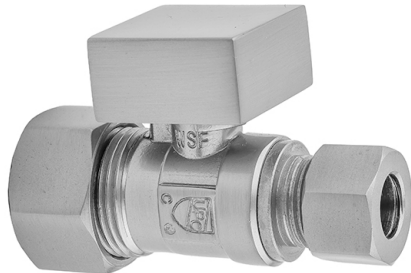

# Quarter Turn Straight Pattern 5/8" O.D. Compression (Fits 1/2" Copper) x 1/2" O.D. Supply Valve with Square Handle

**Model #: 623-7-**

## FEATURES:

- Straight pattern 5/8" O.D. compression fit x 1/2" O.D. quarter turn ball valve
- 5/8" O.D. compression inlet x 1/2" O.D. outlet
- 5/8" O.D. compression fits 1/2" copper tubing
- All brass body and stem

## AVAILABLE FINISHES:

Polished Chrome (PCH)	Satin Chrome (SC)	Bronze Umber (BU)
Satin Nickel (SN)	Pewter (PEW)	Caramel Bronze (CB)
Polished Nickel (PN)	Antique Brass (AB)	Antique Copper (ACU)
Oil-Rubbed Bronze (ORB)	Polished Brass (PB)	Polished Copper (PCU)
Vintage Bronze (VB)	Satin Brass (SB)	Matte Black (MBK)
Satin Gold (SG)	Polished Gold (PG)	Black Nickel (BKN)
Bombay Gold (BG)	Jewelers Gold (JG)	Europa Bronze (EB)
White (WH)	Sedona Beige (SDB)	Tristan Brass (TB)
Unlacquered Brass (ULB)	Satin Cooper (SCU)	