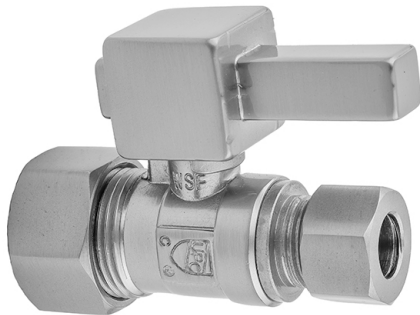

Quarter Turn Straight Pattern 5/8" O.D. Compression (Fits 1/2" Copper) x 1/2" O.D. Supply Valve with Square Lever Handle

Model #: 623-6-

FEATURES:

- Straight pattern 5/8" O.D. compression fit x 1/2" O.D. quarter turn ball valve
- 5/8" O.D. compression inlet x 1/2" O.D. outlet
- 5/8" O.D. compression fits 1/2" copper tubing
- All brass body and stem

AVAILABLE FINISHES:

Polished Chrome (PCH)	Satin Chrome (SC)	Bronze Umber (BU)
Satin Nickel (SN)	Pewter (PEW)	Caramel Bronze (CB)
Polished Nickel (PN)	Antique Brass (AB)	Antique Copper (ACU)
Oil-Rubbed Bronze (ORB)	Polished Brass (PB)	Polished Copper (PCU)
Vintage Bronze (VB)	Satin Brass (SB)	Matte Black (MBK)
Satin Gold (SG)	Polished Gold (PG)	Black Nickel (BKN)
Bombay Gold (BG)	Jewelers Gold (JG)	Europa Bronze (EB)
White (WH)	Sedona Beige (SDB)	Tristan Brass (TB)
Unlacquered Brass (ULB)	Satin Cooper (SCU)	