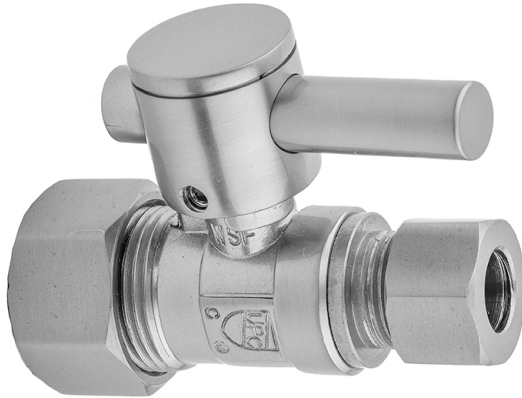

Quarter Turn Straight Pattern 5/8" O.D. Compression (Fits 1/2" Copper) x 1/2" O.D. Supply Valve with Contempo Lever Handle

Model #: 623-2-

FEATURES:

- Straight pattern 5/8" O.D. compression fit x 1/2" O.D. quarter turn ball valve
- 5/8" O.D. compression inlet x 1/2" O.D. outlet
- 5/8" O.D. compression fits 1/2" copper tubing
- All brass body and stem

AVAILABLE FINISHES:

Polished Chrome (PCH)	Satin Chrome (SC)	Bronze Umber (BU)
Satin Nickel (SN)	Pewter (PEW)	Caramel Bronze (CB)
Polished Nickel (PN)	Antique Brass (AB)	Antique Copper (ACU)
Oil-Rubbed Bronze (ORB)	Polished Brass (PB)	Polished Copper (PCU)
Vintage Bronze (VB)	Satin Brass (SB)	Matte Black (MBK)
Satin Gold (SG)	Polished Gold (PG)	Black Nickel (BKN)
Bombay Gold (BG)	Jewelers Gold (JG)	Europa Bronze (EB)
White (WH)	Sedona Beige (SDB)	Tristan Brass (TB)
Unlacquered Brass (ULB)	Satin Cooper (SCU)	