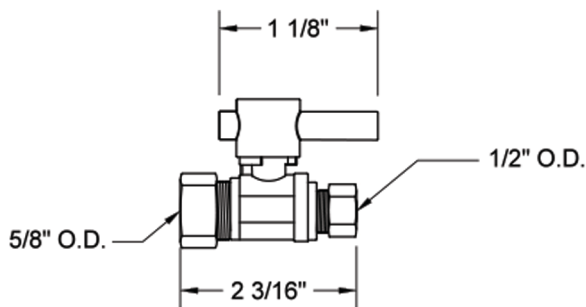

SPECIFICATION DRAWING: