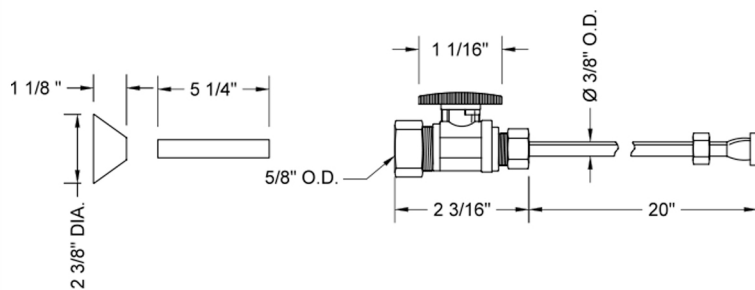

Quarter Turn Straight Pattern 5/8" O.D. Compression (Fits 1/2" Copper) X 3/8" O.D. Toilet Supply Kit with Oval Handle, 20" Supply Tube, Cover Tube, Escutcheon

Model #: 622-8-72CT-

FEATURES:

- Complete Toilet Supply Kit
- Kit contains:
 - (1) Quarter Turn Straight Pattern 5/8" O.D. Compression (Fits 1/2" Copper) x 3/8" O.D. Supply Valve with Oval Handle P/N 622-8
 - (1) 20" Copper Supply Tube P/N 772
 - (1) Bell Escutcheon P/N 7116
 - (1) Cover Tube P/N 579

SPECIFICATION DRAWING:

COMPONENTS	
DESCRIPTION	QTY:
STRAIGHT VALVE - OVAL HANDLE	1
20" X 3/8" O.D. SUPPLY TUBE	1
ESCUTCHEON	1
PLASTIC FILL VALVE COUPLING NUT	1
5 1/4" COVER TUBE	1

AVAILABLE HANDLES: