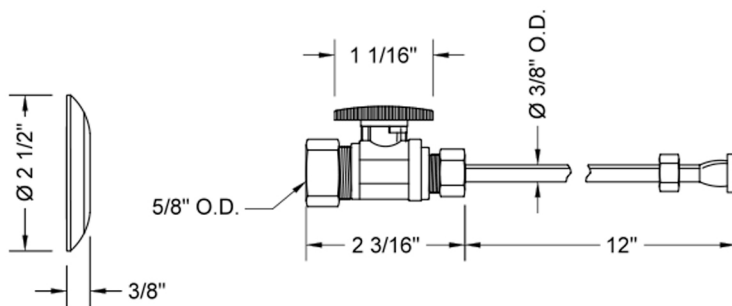

Quarter Turn Straight Pattern 5/8" O.D. Compression (Fits 1/2" Copper) x 3/8" O.D. Toilet Supply Kit with Oval Handle, 12" Supply Tube, Escutcheon

Model #: 622-8-71-

FEATURES:

- Complete Toilet Supply Kit
- Kit contains:
 - (1) Quarter Turn Straight Pattern 5/8" O.D. Compression (Fits 1/2" Copper) x 3/8" O.D. Supply Valve with Oval Handle P/N 622-8
 - (1) 12" Copper Supply Tube P/N 771
 - (1) Escutcheon P/N 7463 (ULB P/N 6015)

SPECIFICATION DRAWING:

COMPONENTS	
DESCRIPTION	QTY:
STRAIGHT VALVE - OVAL HANDLE	1
12" X 3/8" O.D. SUPPLY TUBE	1
ESCUTCHEON	1
PLASTIC FILL VALVE COUPLING NUT	1

AVAILABLE HANDLES: