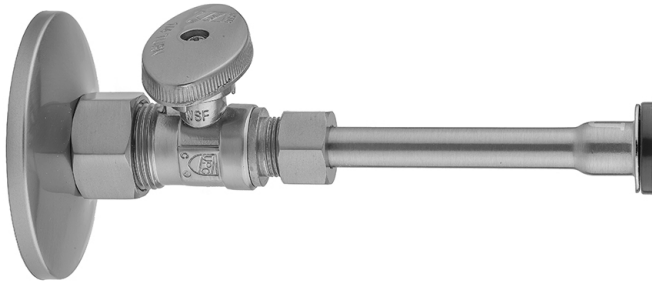

Quarter Turn Straight Pattern 5/8" O.D. Compression (Fits 1/2" Copper) x 3/8" O.D. Toilet Supply Kit with Oval Handle, 12" Supply Tube, Escutcheon

Model #: 622-8-71-

FEATURES:

- Complete Toilet Supply Kit
- Kit contains:
 - (1) Quarter Turn Straight Pattern 5/8" O.D. Compression (Fits 1/2" Copper) x 3/8" O.D. Supply Valve with Oval Handle P/N 622-8
 - (1) 12" Copper Supply Tube P/N 771
 - (1) Escutcheon P/N 7463 (ULB P/N 6015)

AVAILABLE FINISHES:

Polished Chrome (PCH)	Satin Chrome (SC)	Bronze Umber (BU)
Satin Nickel (SN)	Pewter (PEW)	Caramel Bronze (CB)
Polished Nickel (PN)	Antique Brass (AB)	Antique Copper (ACU)
Oil-Rubbed Bronze (ORB)	Polished Brass (PB)	Polished Copper (PCU)
Vintage Bronze (VB)	Satin Brass (SB)	Matte Black (MBK)
Satin Gold (SG)	Polished Gold (PG)	Black Nickel (BKN)
Bombay Gold (BG)	Jewelers Gold (JG)	Europa Bronze (EB)
White (WH)	Sedona Beige (SDB)	Tristan Brass (TB)
Satin Cooper (SCU)		

SPECIFICATION DRAWING:

COMPONENTS	
DESCRIPTION	QTY:
STRAIGHT VALVE - OVAL HANDLE	1
12" X 3/8" O.D. SUPPLY TUBE	1
ESCUTCHEON	1
PLASTIC FILL VALVE COUPLING NUT	1

AVAILABLE HANDLES: