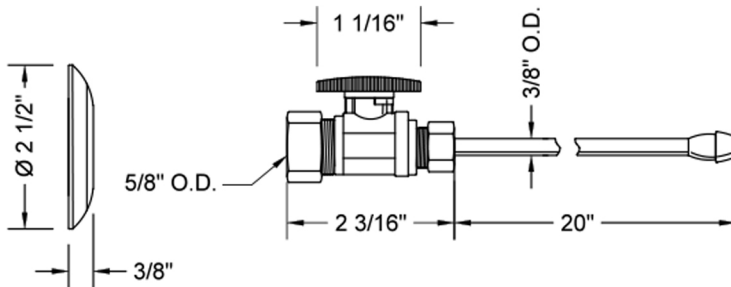

# Quarter Turn Straight Pattern 5/8" O.D. Compression (Fits 1/2" Copper) x 3/8" O.D. Faucet Supply Kit with Oval Handle, 20" Supply Tubes, Escutcheons

**Model #: 622-8-62-**

## FEATURES:

- Complete Faucet Supply Kit
- Kit contains:
  - (2) Quarter Turn Straight Pattern 5/8" O.D. Compression (Fits 1/2" Copper) x 3/8" O.D. Supply Valve with Oval Handle P/N 622-8
  - (2) 20" Copper Supply Tubes P/N 662
  - (2) Escutcheons P/N 7463 (ULB P/N 6015)

## SPECIFICATION DRAWING:

COMPONENTS	
DESCRIPTION	QTY:
STRAIGHT VALVE - OVAL HANDLE	2
20" x 3/8" O.D. SUPPLY TUBE	2
ESCUTCHEON	2