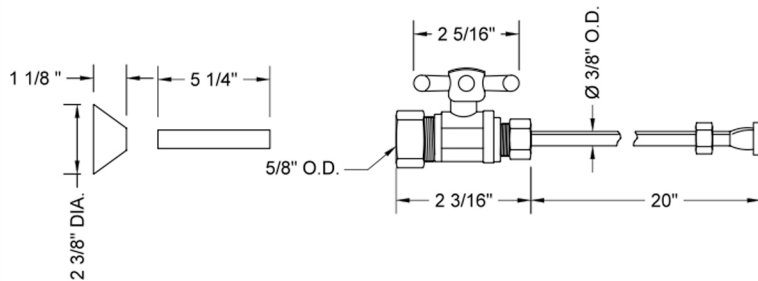

Quarter Turn Straight Pattern 5/8" O.D. Compression (Fits 1/2" Copper) x 3/8" O.D. Toilet Supply Kit with Standard Cross, 20" Supply Tube, Cover Tube, Escutcheon

Model #: 622-72CT-

FEATURES:

- Complete Toilet Supply Kit
- Kit contains:
 - (1) Quarter Turn Straight Pattern 5/8" O.D. Compression (Fits 1/2" Copper) x 3/8" O.D. Supply Valve with Standard Cross Handle P/N 622
 - (1) 20" Copper Supply Tube P/N 772
 - (1) Bell Escutcheon P/N 7116
 - (1) Cover Tube P/N 579

SPECIFICATION DRAWING:

COMPONENTS	
DESCRIPTION	QTY:
STRAIGHT VALVE - STANDARD CROSS HANDLE	1
20" X 3/8" O.D. SUPPLY TUBE	1
ESCUTCHEON	1
PLASTIC FILL VALVE COUPLING NUT	1
5 1/4" COVER TUBE	1

AVAILABLE HANDLES: