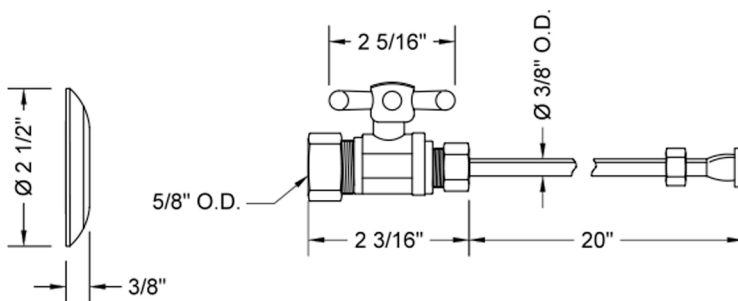

# Quarter Turn Straight Pattern 5/8" O.D. Compression (Fits 1/2" Copper) x 3/8" O.D. Toilet Supply Kit with Oval Handle, 20" Supply Tube, Escutcheon

**Model #: 622-72-**

## FEATURES:

- Complete Toilet Supply Kit
- Kit contains:
  - (1) Quarter Turn Straight Pattern 5/8" O.D. Compression (Fits 1/2" Copper) x 3/8" O.D. Supply Valve with Standard Cross Handle P/N 622
  - (1) 20" Copper Supply Tube P/N 772
  - (1) Escutcheon P/N 7463 (ULB P/N 6015)

## SPECIFICATION DRAWING:

COMPONENTS	
DESCRIPTION	QTY:
STRAIGHT VALVE - STANDARD CROSS HANDLE	1
20" X 3/8" O.D. SUPPLY TUBE	1
ESCUTCHEON	1
PLASTIC FILL VALVE COUPLING NUT	1