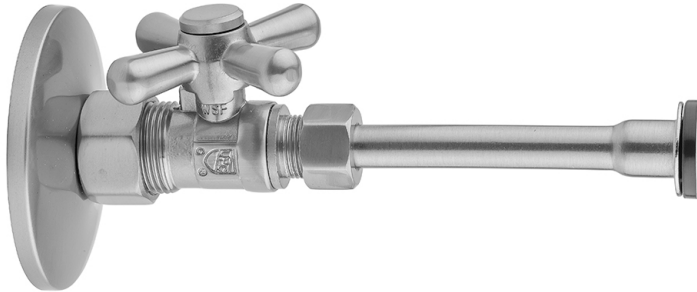

# Quarter Turn Straight Pattern 5/8" O.D. Compression (Fits 1/2" Copper) x 3/8" O.D. Toilet Supply Kit with Oval Handle, 20" Supply Tube, Escutcheon

**Model #: 622-72-**

## FEATURES:

- Complete Toilet Supply Kit
- Kit contains:
  - (1) Quarter Turn Straight Pattern 5/8" O.D. Compression (Fits 1/2" Copper) x 3/8" O.D. Supply Valve with Standard Cross Handle P/N 622
  - (1) 20" Copper Supply Tube P/N 772
  - (1) Escutcheon P/N 7463 (ULB P/N 6015)

## AVAILABLE FINISHES:

Polished Chrome (PCH)	Satin Chrome (SC)	Bronze Umber (BU)
Satin Nickel (SN)	Pewter (PEW)	Caramel Bronze (CB)
Polished Nickel (PN)	Antique Brass (AB)	Antique Copper (ACU)
Oil-Rubbed Bronze (ORB)	Polished Brass (PB)	Polished Copper (PCU)
Vintage Bronze (VB)	Satin Brass (SB)	Matte Black (MBK)
Satin Gold (SG)	Polished Gold (PG)	Black Nickel (BKN)
Bombay Gold (BG)	Jewelers Gold (JG)	Europa Bronze (EB)
White (WH)	Sedona Beige (SDB)	Tristan Brass (TB)
Unlacquered Brass (ULB)	Satin Cooper (SCU)	

## SPECIFICATION DRAWING:

COMPONENTS	
DESCRIPTION	QTY:
STRAIGHT VALVE - STANDARD CROSS HANDLE	1
20" X 3/8" O.D. SUPPLY TUBE	1
ESCUTCHEON	1
PLASTIC FILL VALVE COUPLING NUT	1