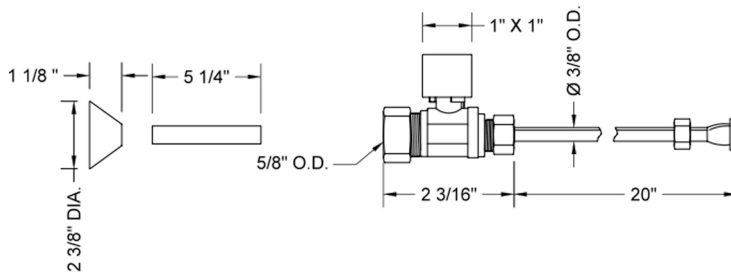

Quarter Turn Straight Pattern 5/8" O.D. Compression (Fits 1/2" Copper) x 3/8" O.D. Toilet Supply Kit Square Handle, 20" Supply Tube, Cover Tube, Escutcheon

Model #: 622-7-72CT-

FEATURES:

- Complete Toilet Supply Kit
- Kit contains:
 - (1) Quarter Turn Straight Pattern 5/8" O.D. Compression (Fits 1/2" Copper) x 3/8" O.D. Supply Valve with Square Handle P/N 622-7
 - (1) 20" Copper Supply Tube P/N 772
 - (1) Bell Escutcheon P/N 7116
 - (1) Cover Tube P/N 579

SPECIFICATION DRAWING:

COMPONENTS	
DESCRIPTION	QTY:
STRAIGHT VALVE - SQUARE HANDLE	1
20" X 3/8" O.D. SUPPLY TUBE	1
ESCUTCHEON	1
PLASTIC FILL VALVE COUPLING NUT	1
5 1/4" COVER TUBE	1

AVAILABLE HANDLES: