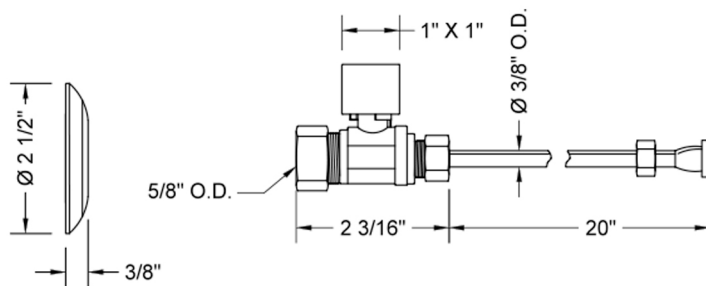

Quarter Turn Straight Pattern 5/8" O.D. Compression (Fits 1/2" Copper) x 3/8" O.D. Toilet Supply Kit with Square Handle, 20" Supply Tube, Escutcheon
Model #: 622-7-72-

FEATURES:

- Complete Toilet Supply Kit
- Kit contains:
 - (1) Quarter Turn Straight Pattern 5/8" O.D. Compression (Fits 1/2" Copper) x 3/8" O.D. Supply Valve with Square Handle P/N 622-7
 - (1) 20" Copper Supply Tube P/N 772
 - (1) Escutcheon P/N 7463 (ULB P/N 6015)

SPECIFICATION DRAWING:

COMPONENTS	
DESCRIPTION	QTY:
STRAIGHT VALVE - SQUARE HANDLE	1
20" X 3/8" O.D. SUPPLY TUBE	1
ESCUTCHEON	1
PLASTIC FILL VALVE COUPLING NUT	1

AVAILABLE HANDLES: