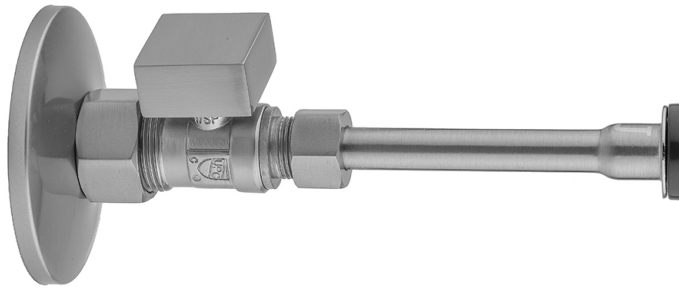

Quarter Turn Straight Pattern 5/8" O.D. Compression (Fits 1/2" Copper) x 3/8" O.D. Toilet Supply Kit with Square Handle, 20" Supply Tube, Escutcheon
Model #: 622-7-72-

FEATURES:

- Complete Toilet Supply Kit
- Kit contains:
 - (1) Quarter Turn Straight Pattern 5/8" O.D. Compression (Fits 1/2" Copper) x 3/8" O.D. Supply Valve with Square Handle P/N 622-7
 - (1) 20" Copper Supply Tube P/N 772
 - (1) Escutcheon P/N 7463 (ULB P/N 6015)

AVAILABLE FINISHES:

Polished Chrome (PCH)	Satin Chrome (SC)	Bronze Umber (BU)
Satin Nickel (SN)	Pewter (PEW)	Caramel Bronze (CB)
Polished Nickel (PN)	Antique Brass (AB)	Antique Copper (ACU)
Oil-Rubbed Bronze (ORB)	Polished Brass (PB)	Polished Copper (PCU)
Vintage Bronze (VB)	Satin Brass (SB)	Matte Black (MBK)
Satin Gold (SG)	Polished Gold (PG)	Black Nickel (BKN)
Bombay Gold (BG)	Jewelers Gold (JG)	Europa Bronze (EB)
White (WH)	Sedona Beige (SDB)	Tristan Brass (TB)
Unlacquered Brass (ULB)	Satin Cooper (SCU)	

SPECIFICATION DRAWING:

COMPONENTS	
DESCRIPTION	QTY:
STRAIGHT VALVE - SQUARE HANDLE	1
20" X 3/8" O.D. SUPPLY TUBE	1
ESCUTCHEON	1
PLASTIC FILL VALVE COUPLING NUT	1

AVAILABLE HANDLES: