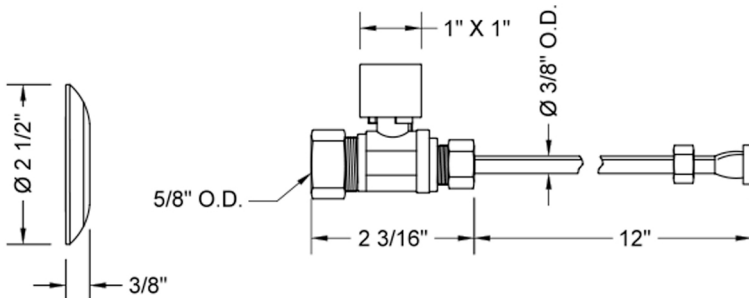

Quarter Turn Straight Pattern 5/8" O.D. Compression (Fits 1/2" Copper) x 3/8" O.D. Toilet Supply Kit Square Handle, 12" Supply Tube, Escutcheon

Model #: 622-7-71-

FEATURES:

- Complete Toilet Supply Kit
- Kit contains:
 - (1) Quarter Turn Straight Pattern 5/8" O.D. Compression (Fits 1/2" Copper) x 3/8" O.D. Supply Valve with Square Handle P/N 622-7
 - (1) 12" Copper Supply Tube P/N 771
 - (1) Escutcheon P/N 7463 (ULB P/N 6015)

SPECIFICATION DRAWING:

COMPONENTS	
DESCRIPTION	QTY:
STRAIGHT VALVE - SQUARE HANDLE	1
12" X 3/8" O.D. SUPPLY TUBE	1
ESCUTCHEON	1
PLASTIC FILL VALVE COUPLING NUT	1

AVAILABLE HANDLES: