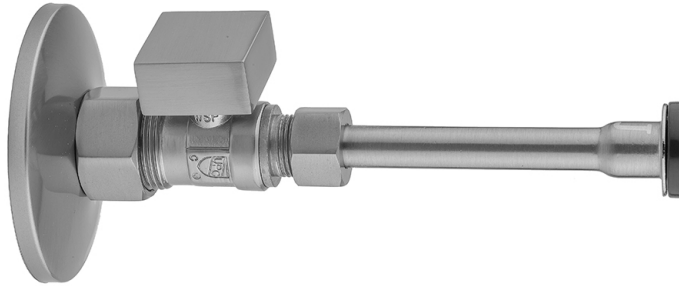

Quarter Turn Straight Pattern 5/8" O.D. Compression (Fits 1/2" Copper) x 3/8" O.D. Toilet Supply Kit Square Handle, 12" Supply Tube, Escutcheon

Model #: 622-7-71-

FEATURES:

- Complete Toilet Supply Kit
- Kit contains:
 - (1) Quarter Turn Straight Pattern 5/8" O.D. Compression (Fits 1/2" Copper) x 3/8" O.D. Supply Valve with Square Handle P/N 622-7
 - (1) 12" Copper Supply Tube P/N 771
 - (1) Escutcheon P/N 7463 (ULB P/N 6015)

AVAILABLE FINISHES:

Polished Chrome (PCH)	Satin Chrome (SC)	Bronze Umber (BU)
Satin Nickel (SN)	Pewter (PEW)	Caramel Bronze (CB)
Polished Nickel (PN)	Antique Brass (AB)	Antique Copper (ACU)
Oil-Rubbed Bronze (ORB)	Polished Brass (PB)	Polished Copper (PCU)
Vintage Bronze (VB)	Satin Brass (SB)	Matte Black (MBK)
Satin Gold (SG)	Polished Gold (PG)	Black Nickel (BKN)
Bombay Gold (BG)	Jewelers Gold (JG)	Europa Bronze (EB)
White (WH)	Sedona Beige (SDB)	Tristan Brass (TB)
Unlacquered Brass (ULB)	Satin Cooper (SCU)	

SPECIFICATION DRAWING:

COMPONENTS	
DESCRIPTION	QTY:
STRAIGHT VALVE - SQUARE HANDLE	1
12" X 3/8" O.D. SUPPLY TUBE	1
ESCUTCHEON	1
PLASTIC FILL VALVE COUPLING NUT	1

AVAILABLE HANDLES: