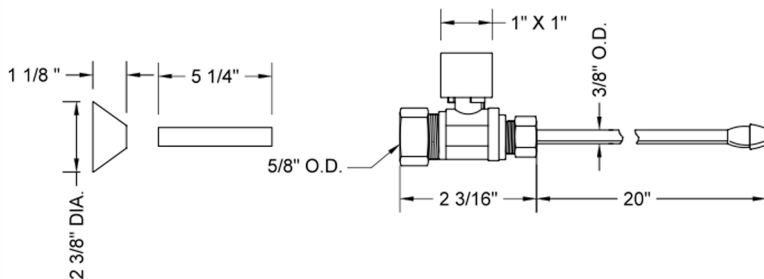

Quarter Turn Straight Pattern 5/8" O.D. Compression (Fits 1/2" Copper) x 3/8" O.D. Faucet Supply Kit Square Handle, 20" Supply Tubes, Cover Tubes, Escutcheons

Model #: 622-7-62CT-

FEATURES:

- Complete Faucet Supply Kit
- Kit contains:
 - (2) Quarter Turn Straight Pattern 5/8" O.D. Compression (Fits 1/2" Copper) x 3/8" O.D. Supply Valve with Square Handle P/N 622-7
 - (2) 20" Copper Supply Tubes P/N 662
 - (2) Bell Escutcheons P/N 7116
 - (2) Cover Tubes P/N 579

SPECIFICATION DRAWING:

COMPONENTS	
DESCRIPTION	QTY:
STRAIGHT VALVE - SQUARE HANDLE	2
3/8" O.D. SUPPLY TUBE	2
2 3/8" BELL ESCUTCHEON	2
5 1/4" COVER TUBE	2

AVAILABLE HANDLES: