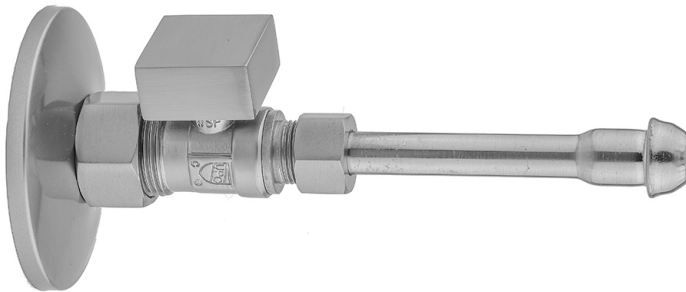

Quarter Turn Straight Pattern 5/8" O.D. Compression (Fits 1/2" Copper) x 3/8" O.D. Faucet Supply Kit with Square Handle, 20" Supply Tubes, Escutcheons

Model #: 622-7-62-

FEATURES:

- Complete Faucet Supply Kit
- Kit contains:
 - (2) Quarter Turn Straight Pattern 5/8" O.D. Compression (Fits 1/2" Copper) x 3/8" O.D. Supply Valve with Square Handle P/N 622-7
 - (2) 20" Copper Supply Tubes P/N 662
 - (2) Escutcheons P/N 7463 (ULB P/N 6015)

AVAILABLE FINISHES:

Polished Chrome (PCH)	Satin Chrome (SC)	Bronze Umber (BU)
Satin Nickel (SN)	Pewter (PEW)	Caramel Bronze (CB)
Polished Nickel (PN)	Antique Brass (AB)	Antique Copper (ACU)
Oil-Rubbed Bronze (ORB)	Polished Brass (PB)	Polished Copper (PCU)
Vintage Bronze (VB)	Satin Brass (SB)	Matte Black (MBK)
Satin Gold (SG)	Polished Gold (PG)	Black Nickel (BKN)
Bombay Gold (BG)	Jewelers Gold (JG)	Europa Bronze (EB)
White (WH)	Sedona Beige (SDB)	Tristan Brass (TB)
Unlacquered Brass (ULB)	Satin Cooper (SCU)	

SPECIFICATION DRAWING:

COMPONENTS	
DESCRIPTION	QTY:
STRAIGHT VALVE - SQUARE HANDLE	2
20" x 3/8" O.D. SUPPLY TUBE	2
ESCUTCHEON	2

AVAILABLE HANDLES: