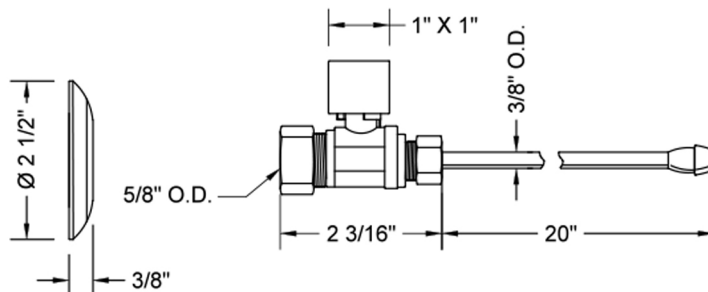

Quarter Turn Straight Pattern 5/8" O.D. Compression (Fits 1/2" Copper) x 3/8" O.D. Faucet Supply Kit with Square Handle, 20" Supply Tubes, Escutcheons

Model #: 622-7-62-

FEATURES:

- Complete Faucet Supply Kit
- Kit contains:
 - (2) Quarter Turn Straight Pattern 5/8" O.D. Compression (Fits 1/2" Copper) x 3/8" O.D. Supply Valve with Square Handle P/N 622-7
 - (2) 20" Copper Supply Tubes P/N 662
 - (2) Escutcheons P/N 7463 (ULB P/N 6015)

SPECIFICATION DRAWING:

COMPONENTS	
DESCRIPTION	QTY:
STRAIGHT VALVE - SQUARE HANDLE	2
20" x 3/8" O.D. SUPPLY TUBE	2
ESCUTCHEON	2

AVAILABLE HANDLES: