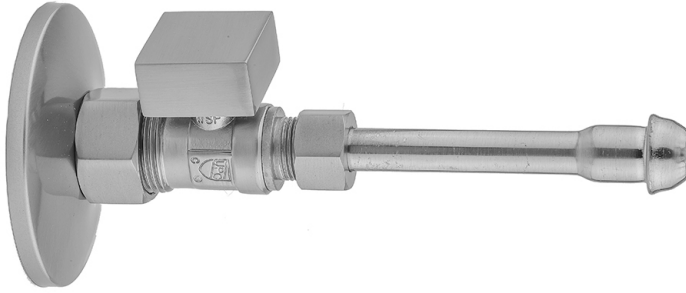

Quarter Turn Straight Pattern 5/8" O.D. Compression (Fits 1/2" Copper) x 3/8" O.D. Faucet Supply Kit with Square Handle, 20" Supply Tubes, Escutcheons

Model #: 622-7-62-

FEATURES:

- Complete Faucet Supply Kit
- Kit contains:
 - (2) Quarter Turn Straight Pattern 5/8" O.D. Compression (Fits 1/2" Copper) x 3/8" O.D. Supply Valve with Square Handle P/N 622-7
 - (2) 20" Copper Supply Tubes P/N 662
 - (2) Escutcheons P/N 7463 (ULB P/N 6015)

AVAILABLE FINISHES:

Polished Chrome (PCH)	Satin Chrome (SC)	Bronze Umber (BU)
Satin Nickel (SN)	Pewter (PEW)	Caramel Bronze (CB)
Polished Nickel (PN)	Antique Brass (AB)	Antique Copper (ACU)
Oil-Rubbed Bronze (ORB)	Polished Brass (PB)	Polished Copper (PCU)
Vintage Bronze (VB)	Satin Brass (SB)	Matte Black (MBK)
Satin Gold (SG)	Polished Gold (PG)	Black Nickel (BKN)
Bombay Gold (BG)	Jewelers Gold (JG)	Europa Bronze (EB)
White (WH)	Sedona Beige (SDB)	Tristan Brass (TB)
Unlacquered Brass (ULB)	Satin Cooper (SCU)	

SPECIFICATION DRAWING:

COMPONENTS	
DESCRIPTION	QTY:
STRAIGHT VALVE - SQUARE HANDLE	2
20" x 3/8" O.D. SUPPLY TUBE	2
ESCUTCHEON	2

AVAILABLE HANDLES: