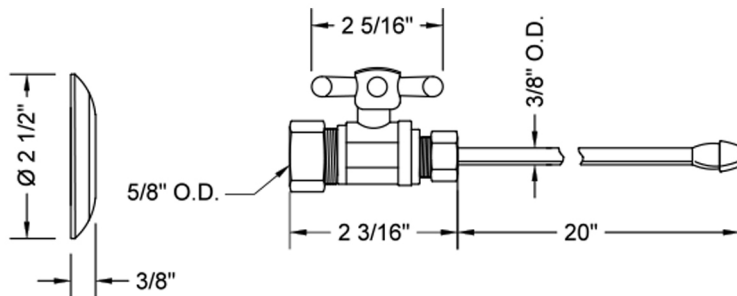

Quarter Turn Straight Pattern 5/8" O.D. Compression (Fits 1/2" Copper) x 3/8" O.D. Faucet Supply Kit with Standard Cross Handle, 20" Supply Tubes, Escutcheons

Model #: 622-62-

FEATURES:

- Complete Faucet Supply Kit
- Kit contains:
 - (2) Quarter Turn Straight Pattern 5/8" O.D. Compression (Fits 1/2" Copper) x 3/8" O.D. Supply Valve with Standard Cross Handle P/N 622
 - (2) 20" Copper Supply Tubes P/N 662
 - (2) Escutcheons P/N 7463 (ULB P/N 6015)

SPECIFICATION DRAWING:

COMPONENTS	
DESCRIPTION	QTY:
STRAIGHT VALVE - STANDARD CROSS HANDLE	2
20" x 3/8" O.D. SUPPLY TUBE	2
ESCUTCHEON	2

AVAILABLE HANDLES: