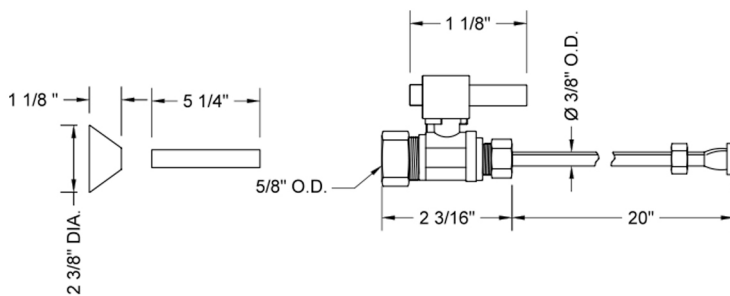

Quarter Turn Straight Pattern 5/8" O.D. Compression (Fits 1/2" Copper) x 3/8" O.D. Toilet Supply Kit with Square Lever, 20" Supply Tube, Cover Tube, Escutcheon

Model #: 622-6-72CT-

FEATURES:

- Complete Toilet Supply Kit
- Kit contains:
 - (1) Quarter Turn Straight Pattern 5/8" O.D. Compression (Fits 1/2" Copper) x 3/8" O.D. Supply Valve with Square Lever Handle P/N 622-6
 - (1) 20" Copper Supply Tube P/N 772
 - (1) Bell Escutcheon P/N 7116
 - (1) Cover Tube P/N 579

SPECIFICATION DRAWING:

COMPONENTS	
DESCRIPTION	QTY:
STRAIGHT VALVE - SQUARE LEVER HANDLE	1
20" X 3/8" O.D. SUPPLY TUBE	1
ESCUTCHEON	1
PLASTIC FILL VALVE COUPLING NUT	1
5 1/4" COVER TUBE	1

AVAILABLE HANDLES: