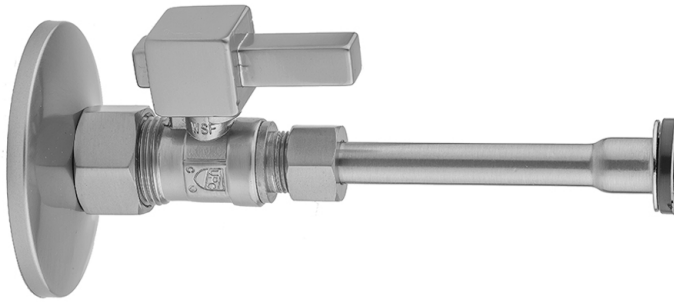

Quarter Turn Straight Pattern 5/8" O.D. Compression (Fits 1/2" Copper) x 3/8" O.D. Toilet Supply Kit with Square Lever Handle, 20" Supply Tube, Escutcheon
Model #: 622-6-72-

FEATURES:

- Complete Toilet Supply Kit
- Kit contains:
 - (1) Quarter Turn Straight Pattern 5/8" O.D. Compression (Fits 1/2" Copper) x 3/8" O.D. Supply Valve with Square Lever Handle P/N 622-6
 - (1) 20" Copper Supply Tube P/N 772
 - (1) Escutcheon P/N 7463 (ULB P/N 6015)

AVAILABLE FINISHES:

Polished Chrome (PCH)	Satin Chrome (SC)	Bronze Umber (BU)
Satin Nickel (SN)	Pewter (PEW)	Caramel Bronze (CB)
Polished Nickel (PN)	Antique Brass (AB)	Antique Copper (ACU)
Oil-Rubbed Bronze (ORB)	Polished Brass (PB)	Polished Copper (PCU)
Vintage Bronze (VB)	Satin Brass (SB)	Matte Black (MBK)
Satin Gold (SG)	Polished Gold (PG)	Black Nickel (BKN)
Bombay Gold (BG)	Jewelers Gold (JG)	Europa Bronze (EB)
White (WH)	Sedona Beige (SDB)	Tristan Brass (TB)
Unlacquered Brass (ULB)	Satin Cooper (SCU)	

SPECIFICATION DRAWING:

COMPONENTS	
DESCRIPTION	QTY:
STRAIGHT VALVE - SQUARE LEVER HANDLE	1
20" X 3/8" O.D. SUPPLY TUBE	1
ESCUTCHEON	1
PLASTIC FILL VALVE COUPLING NUT	1

AVAILABLE HANDLES: