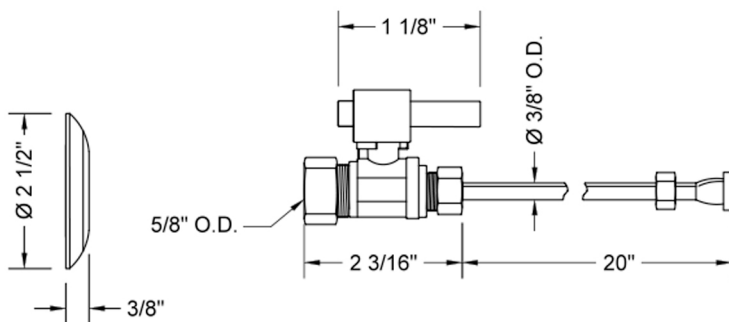

Quarter Turn Straight Pattern 5/8" O.D. Compression (Fits 1/2" Copper) x 3/8" O.D. Toilet Supply Kit with Square Lever Handle, 20" Supply Tube, Escutcheon
Model #: 622-6-72-

FEATURES:

- Complete Toilet Supply Kit
- Kit contains:
 - (1) Quarter Turn Straight Pattern 5/8" O.D. Compression (Fits 1/2" Copper) x 3/8" O.D. Supply Valve with Square Lever Handle P/N 622-6
 - (1) 20" Copper Supply Tube P/N 772
 - (1) Escutcheon P/N 7463 (ULB P/N 6015)

SPECIFICATION DRAWING:

COMPONENTS	
DESCRIPTION	QTY:
STRAIGHT VALVE - SQUARE LEVER HANDLE	1
20" X 3/8" O.D. SUPPLY TUBE	1
ESCUTCHEON	1
PLASTIC FILL VALVE COUPLING NUT	1

AVAILABLE HANDLES: