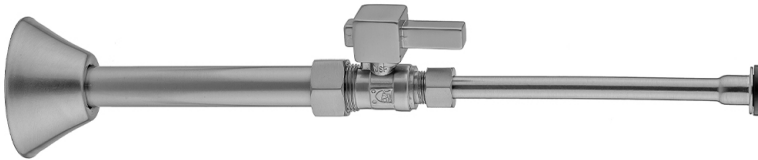

Quarter Turn Straight Pattern 5/8" O.D. Compression (Fits 1/2" Copper) x 3/8" O.D. Toilet Supply Kit with Square Lever, 12" Supply Tube, Cover Tube, Escutcheon

Model #: 622-6-71CT-

FEATURES:

- Complete Toilet Supply Kit
- Kit contains:
 - (1) Quarter Turn Straight Pattern 5/8" O.D. Compression (Fits 1/2" Copper) x 3/8" O.D. Supply Valve with Square Lever Handle P/N 622-6
 - (1) 12" Copper Supply Tube P/N 771
 - (1) Bell Escutcheon P/N 7116
 - (1) Cover Tube P/N 579

AVAILABLE FINISHES:

Polished Chrome (PCH)	Satin Chrome (SC)	Bronze Umber (BU)
Satin Nickel (SN)	Pewter (PEW)	Caramel Bronze (CB)
Polished Nickel (PN)	Antique Brass (AB)	Antique Copper (ACU)
Oil-Rubbed Bronze (ORB)	Polished Brass (PB)	Polished Copper (PCU)
Vintage Bronze (VB)	Satin Brass (SB)	Matte Black (MBK)
Satin Gold (SG)	Polished Gold (PG)	Black Nickel (BKN)
Bombay Gold (BG)	Jewelers Gold (JG)	Europa Bronze (EB)
White (WH)	Sedona Beige (SDB)	Tristan Brass (TB)
Unlacquered Brass (ULB)	Satin Copper (SCU)	